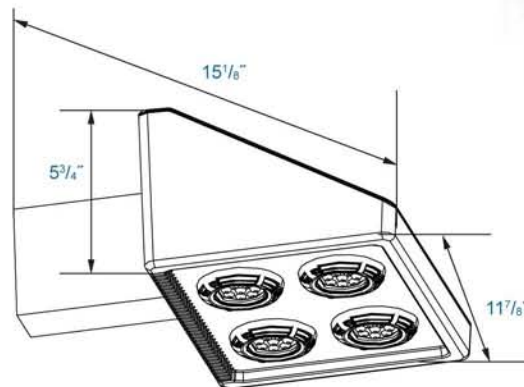

Total Luminous Flux per Module

		Optic Type					
		C		F		I	
		12w	9w	12w	9w	12w	9w
CCT	6500K	1288	850	1345	888	1296	856
	5700K	1288	850	1345	888	1296	856
	4000K	1076	710	1100	726	1088	718

DIMENSIONS

TR2