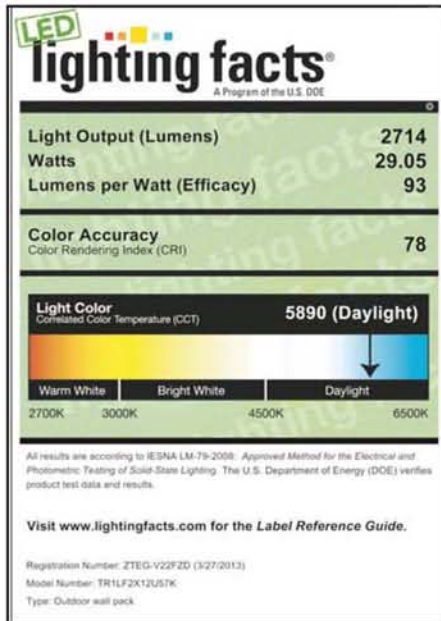

LM-79 Report available.
DesignLights Consortium Qualified Luminaire.