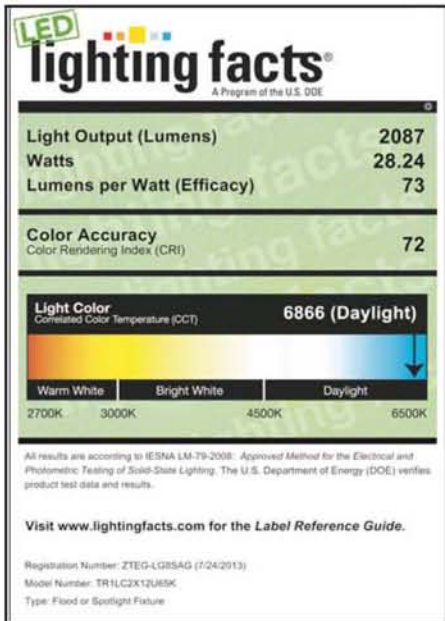

LM-79 Report available.