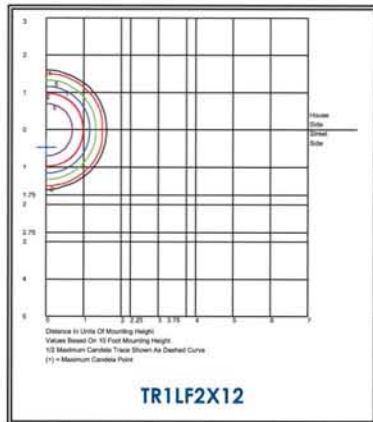

LED lighting facts

LED Product Partner

	Total Luminous Flux per Module	Optic Type					
		C		F		I	
		12w	9w	12w	9w	12w	9w
CCT	6500K	1288	850	1345	888	1296	856
	5700K	1288	850	1345	888	1296	856
	4000K	1076	710	1100	726	1088	718

Dimensions

TR1

LD

Photometrics

LD-34

Catalog #	Description
WPMP	Die Cast Wall Mount Plate with Locknut, O-ring & Weatherproof Gasket

LED Series

TR1 Triad 90° Full Cutoff Wall Sconce