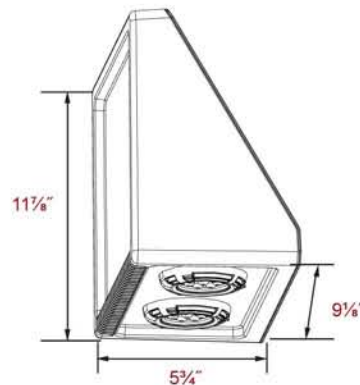

TR1 Triad 90° Full Cutoff Wall Sconce

Catalog #

Description

Example: TR1LF2X12U4KZSP

TR1	Model:	TR1
L	LED Mfr:	L=LG Innotek
F	Optics:	C=Type III, F=Medium Beam Spread
2X	Number of Modules:	1X=One, 2X=Two
12	Wattage:	9=9w, 12=12w
U	Ballast:	U=120-277V
4K	CCT:	4K=4000K, 57K=5700K, 65K=6500K
Z	Color:	B=Black, Z=Bronze, W=White, G=Gray
-	Mounting:	N/A
SP	Options:	SF=Single Fuse, DF=Double Fuse, SP=Surge Protection

Dimensions

TR1

LD

Photometrics

LD-34

Catalog #	Description
WPMP	Die Cast Wall Mount Plate with Locknut, O-ring & Weatherproof Gasket

LED Series

TR1 Triad 90° Full Cutoff Wall Sconce