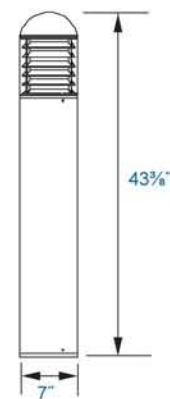

### LED Dome Bollard with Louvers

Catalog #

Description

Complete Units

Ordering Information

Example: BOL3X3X7HU4Z

BOL3	Model:	BOL3
X	LED Mfr:	X=Xicato
3X	Number of Modules:	2X=Two, 3X=Three
7H	Wattage:	7H=7.5w, 15=15w* *15w Not Available for 3 Module Units.
U	Ballast:	U=120-277V, 347=347V, 480=480V
4	Color Temp:	4=4000K
Z	Color:	Z=Bronze, W=White, B=Black
-	Mounting:	N/A
-	Options:	N/A

LD

DIMENSIONS

BOL3