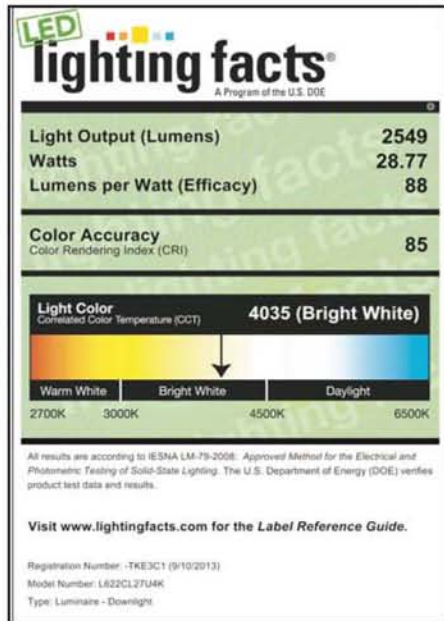

LM-79 Report Available.