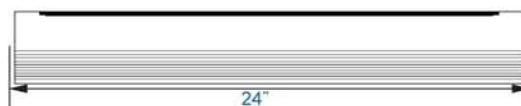

Diffuser:

Translucent Acrylic Diffuser for Even Light Distribution and Less Glare.

Mounting:

Recessed Mount in Inverted T-Bar Grid Ceilings. Surface Mount Models Include Matching Powdercoated Steel Surface Kit for a Finished Appearance.

Description

Example: L724CL42U4KSFD1

L7	Model:	L6=Recessed Mount, L7=Surface Mount
24	Size:	14=1'x4', 22=2'x2', 24= 2'x4'
C	Diffuser:	C=Translucent Acrylic Diffuser
L	LED Mfr:	L=LG Innotek
42	Lumens	27=2700 Nominal Lumens (14 and 22 Models) 42=4200 Nominal Lumens (24 Model Only)
U	Driver:	U=120-277V
4K	Color Temp:	4K=4000K
SF	Options:	D3=0-10V Dimming SF=Single Fuse, S1=20K Surge Protector

LD

DIMENSIONS

L622, L722: 24"
 L614, L714, L624, L724: 48"

L614, L714

L622, L722,
 L624, L724

LumaSoft Series

Direct/Indirect LED Troffers

Catalog #	Description
U6F38FMC183S9	6' $\frac{3}{8}$ " FMC Flex Whip, 18/3, Straight and 90° Connectors
ACRINS4	One 4' Insert for Acrylic Diffusers, Further Softens LED. Order Two Pieces for 2'x4'; One Piece for 1'x4'
ACRINS2	One 2' Insert for Acrylic Diffusers, Further Softens LED. Order Two Pieces for 2'x2'.