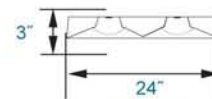

LD

DIMENSIONS

L622, L722: 24"
 L614, L714, L624, L724: 48"

L614, L714

L622, L722,
 L624, L724

LumaSoft Series

Direct/Indirect LED Troffers

Catalog #	Description
U6F38FMC183S9	6' $\frac{3}{8}$ " FMC Flex Whip, 18/3, Straight and 90° Connectors
ACRINS4	One 4' Insert for Acrylic Diffusers, Further Softens LED. Order Two Pieces for 2'x4'; One Piece for 1'x4'
ACRINS2	One 2' Insert for Acrylic Diffusers, Further Softens LED. Order Two Pieces for 2'x2'.