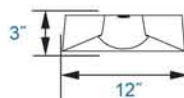

LD

DIMENSIONS

L622, L722: 24"
 L614, L714, L624, L724: 48"

L614, L714

L622, L722,
 L624, L724

LumaSoft Series

Direct/Indirect LED Troffers

Catalog #	Description
U6F38FMC183S9	6' $\frac{3}{8}$ " FMC Flex Whip, 18/3, Straight and 90° Connectors
ACRINS4	One 4' Insert for Acrylic Diffusers, Further Softens LED. Order Two Pieces for 2'x4'; One Piece for 1'x4'
ACRINS2	One 2' Insert for Acrylic Diffusers, Further Softens LED. Order Two Pieces for 2'x2'.