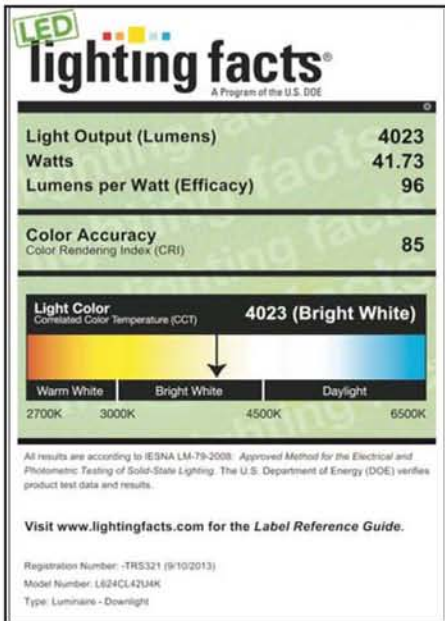

LM-79 Report Available.