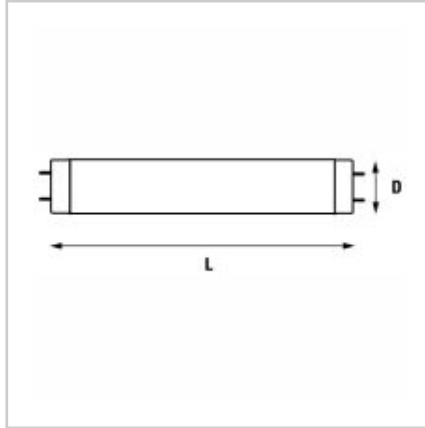

Product selected: F32T8/865 25PK

**Product Image**

**Product Line Drawing**

**Product Details**

<b>Order code</b>	5001737
<b>Item name</b>	F32T8/865 25PK
<b>Generic</b>	F32T8/865
<b>Packing Quantity</b>	25
<b>Lamp category</b>	Fluorescent
<b>Lamp type</b>	T8
<b>Lamp Watt</b>	32
<b>Lamp base</b>	Med Bi-Pin
<b>Bulb shape</b>	T8
<b>Lamp diameter(inch)</b>	1
<b>Lamp initial lumens(lm)</b>	2950
<b>Lamp length(inch)</b>	48
<b>Average lamp life (h)</b>	24000
<b>Color temperature (K)</b>	6500
<b>Color rendering Ra</b>	85
<b>Ballast required</b>	Yes
<b>Input Current(A)</b>	217
<b>Voltage (V)</b>	136
<b>Rated Wattage (W)</b>	32
<b>Burning Position</b>	Any