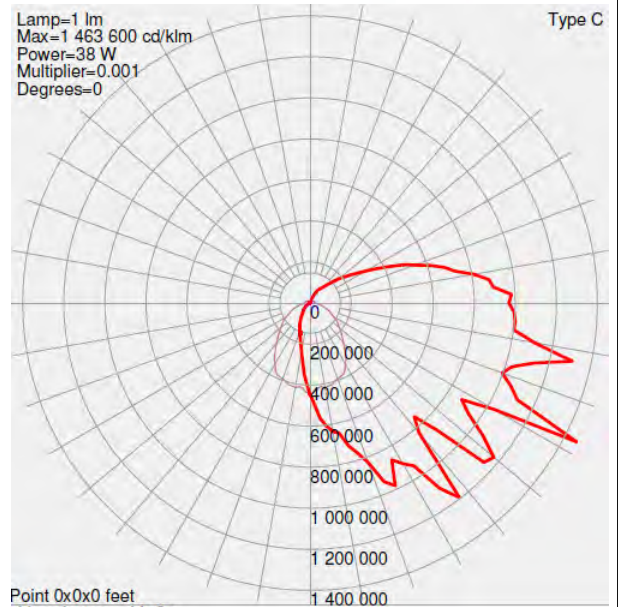

NOTES:

- Sold individually
- Specifications subject to change without notice
- Agency: ETL, Tempo
- *Measured and verified at the fixture level
- **Lumen efficacy at the fixture level, not the LED lumen output

Lamp=1 lm
Max=1 463 600 cd/klm
Power=38 W
Multiplier=0.001
Degrees=0

Type C

Point 0x0x0 feet
Manufacturer: MoCo
Luminaire catalog: Medium Cutoff Wallpack
Luminaire: Prismatic Optic Wallpack
Lamp catalog: 32 Cree XBD LEDs. LUMINAIRE OUTPUT = 2884 LMS
Lamp: LEDs