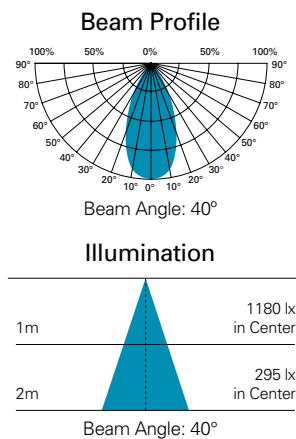

KolourOne Panel Array 2.0 LED PAR38 Lamp, GU24 Base

Item Number	Lamp Description	Watts	Volts	CCT	CRI	Lumens	M.O.L. (Inches)	Beam	Life/ Hours
S9060	17PAR38/LED/40/2700K/GU24	17	120	2700K	84	1120	5	40	25,000

Pack: Master 12 / Inner 6/1

* Consult Satco or visit www.satco.com for an up to date dimmer compatibility list.

** All items are designed for 30,000 hours. 25,000 hours represents current stage of ENERGY STAR® qualification.

*** See separate warranty for complete terms and conditions.