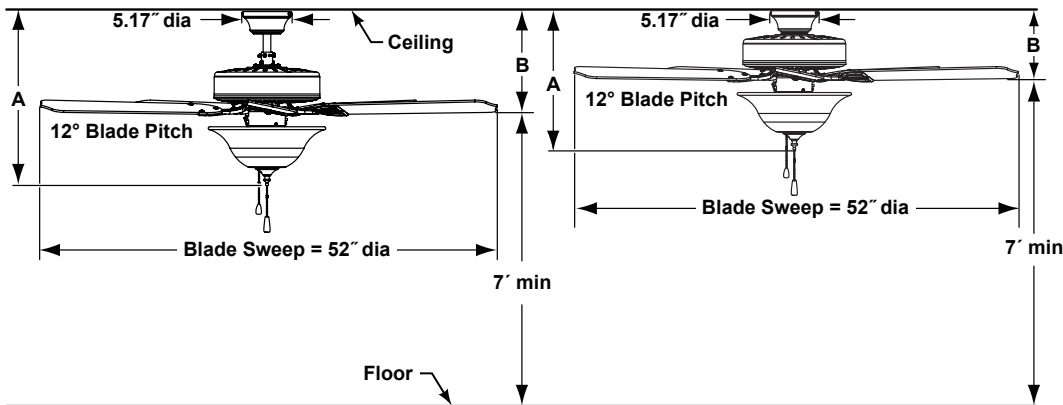

BP220**1/BP225OB1 Series Ceiling Fans

Net Hanging Weight: 18.5 lbs

	A	B
Fan In Close to Ceiling Configuration	15.48"	7.74"
	A	B
Fan w/4.5" downrod	19.30"	11.10"
Fan w/12" downrod	26.80"	18.60"
Fan w/18" downrod	32.80"	24.60"
Fan w/24" downrod	38.80"	30.60"
Fan w/36" downrod	50.80"	42.60"
Fan w/48" downrod	62.80"	54.60"
Fan w/60" downrod	74.80"	66.60"
Fan w/72" downrod	86.80"	78.60"

ELECTRICAL REQUIREMENTS:

Requires a grounded electrical supply line of 120 volts AC, 60 Hz, 15 amp circuit.

MOTOR SPECS:

153 x 15 motor is designed for optimal performance with this fan.

BLADES:

A set of five 20.7" traditional wood blades is included.

LIGHTING OPTIONS:

A 3-bulb (60 watt max candelabra bulbs - included) downlight fixture with 1 bowl glass shades is included with this fan assembly. Maximum downlight wattage not to exceed 180 watts.

DOWNROD OPTIONS:

Dual mount for flush mount application or 1" dia x 4.5" long downrod. Optional downrods available in 12", 18", 24", 36", 48", 60", and 72" lengths. A downrod coupler is available for installations requiring a downrod longer than 72". Fan can be mounted on a sloped ceiling up to 30°. Most sloped ceiling installations require a downrod longer than the standard 6" downrod. Call technical support for more information.