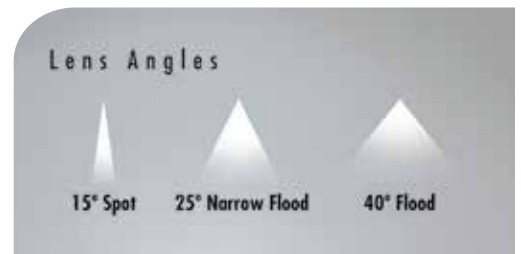

* For black housing option, add suffix "B" to the end of the item number

Warranties and Certifications:	Item #	Description	Voltage	Wattage	Incandescent Watt Equivalent	Lumens	LPW	CBCP	Beam Angle	CCT	CRI	
  5 YEAR WARRANTY	23W PAR38 2700K											
	LED23E26P3827KSPND	LED Non-Dimming 23W PAR38 Spot – 2700K	120	23	150W	1550	67.4	11517	15	2700K	82	
	LED23E26P3827KNFLND	LED Non-Dimming 23W PAR38 Narrow Flood – 2700K	120	23	150W	1550	67.4	7198	25	2700K	82	
	LED23E26P3827KFLND	LED Non-Dimming 23W PAR38 Flood – 2700K	120	23	150W	1550	67.4	2716	40	2700K	82	
	23W PAR38 3000K											
	LED23E26P3830KSPND	LED Non-Dimming 23W PAR38 Spot – 3000K	120	23	150W	1600	69.6	12518	15	3000K	82	
	LED23E26P3830KNFLND	LED Non-Dimming 23W PAR38 Narrow Flood – 3000K	120	23	150W	1600	69.6	7824	25	3000K	82	
	LED23E26P3830KFLND	LED Non-Dimming 23W PAR38 Flood – 3000K	120	23	150W	1600	69.6	2952	40	3000K	82	
	23W PAR38 4100K											
LED23E26P3841KSPND	LED Non-Dimming 23W PAR38 Spot – 4100K	120	23	150W	1700	73.9	13269	15	4100K	82		
LED23E26P3841KNFLND	LED Non-Dimming 23W PAR38 Narrow Flood – 4100K	120	23	150W	1700	73.9	8293	25	4100K	82		
LED23E26P3841KFLND	LED Non-Dimming 23W PAR38 Flood – 4100K	120	23	150W	1700	73.9	3130	40	4100K	82		

Specification Notes:

CBCP was estimated based on known photometry. Consult www.tcp.com for most current photometry and LM79 data.