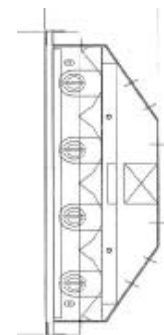

Electronic Ballast Specification

- Upon request

Reflector Specification

- Upon request