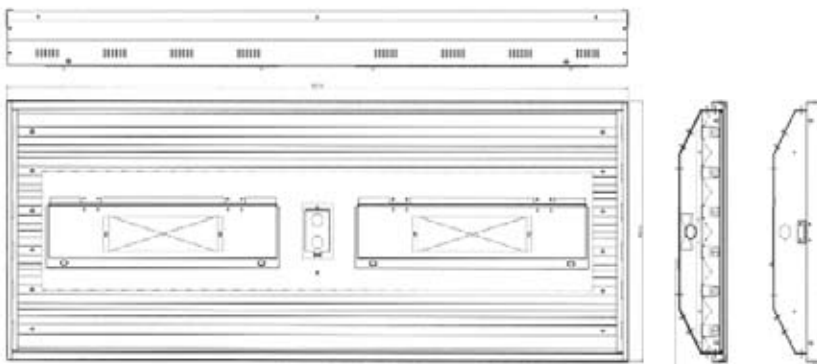

Accessories

- White power-coat steel wire guard
- Acrylic covered lense
- Motion Sensor

Your partner in energy saving!

Specifications

- Dimension: -48.5 inch L*13.4 inch W*4.8 inch H(4 Lamp T8/T5)
- 48.5 inch L*18.4 inch W*4.8 inch H(6 Lamp T8/T5)
- Housing: All steel surface are painted with high gross baked with white enamel, applied over iron phosphate pre-treatment for maximum adhesior and rust resistance.
- Finish: Post-painted white housing
- Reflector: Vega-95 reflectio
- Ballast: UL certify electronic ballast, class P. 120-277 VOLT, 50/60 Hz, Instant start (For T8 Only), high output - Positive Stop: Anti-vibrational locking
- Lamp Holder: All configuration have been tested to ensure relaiable operation performance under the normal condition.
- Mounting: Design for surface, pendent, stem, Chain, hanging
- Height: 10FT-35FT mounting height.
- Instant restrike
- Energy Saving up to 70%

Application/Location

- Commerical - School
- School - Restaurant
- Hotel/Motel

■ Warranty

- 5 years for ballast
- 2 years for fixture & lamp

Highbay Dimensional Data

Dim: 48.5" L X 4.8" H X 18.4" W

Model: HB-6/T5 HB6/T8

Photo metric Data

- HB-4/T5, HB-4/T8
- HB-4/T5PS, HB-4/T8PS
- HB-4/T5Lense

Electronic Ballast Dimensional Data

Dim: 48.5" L X 4.8" H X 13.4" W

Model: HB-4/T5 HB-4/T8 HB-4/T5PS HB-6/T8PS HB-4/T5 Lense

Photo metric Data