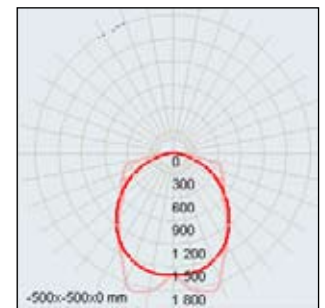

Photo metric Data

- HB-4/T5, HB-4/T8
- HB-4/T5PS, HB-4/T8PS
- HB-4/T5Lense

Electronic Ballast Dimensional Data

Dim: 48.5" L X 4.8" H X 13.4" W

Model: HB-4/T5 HB-4/T8 HB-4/T5PS HB-6/T8PS HB-4/T5 Lense

Photo metric Data