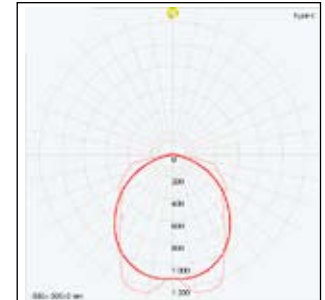

Photo metric Data

- HB-4/T5, HB-4/T8
- HB-4/T5PS, HB-4/T8PS
- HB-4/T5Lense

Electronic Ballast Dimensional Data

Dim: 48.5" L X 4.8" H X 13.4" W

Model: HB-4/T5 HB-4/T8 HB-4/T5PS HB-6/T8PS HB-4/T5 Lense

Photo metric Data