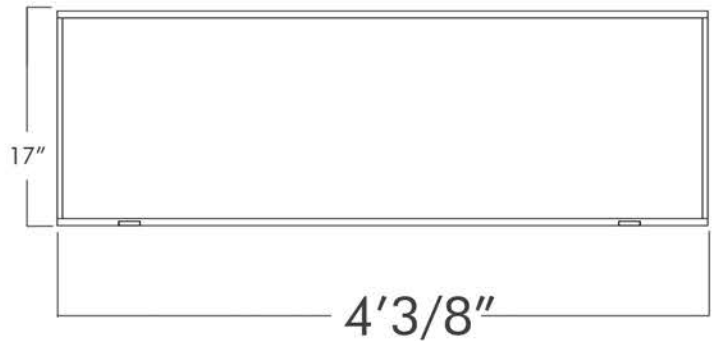

Premium Quality T5 Socket

Connecting Channel

Easy-Access Ballast Gate

Hanging Point

Ideal Safety Disconnect

Specifications

Diagram:

Model	Bulb	Dimension	Lamp	Watt	Ballast
HB-4T5	T5	4'1/8"x 11 3/4"x3 3/8"	4	54W	Universal Electronic Ballast
HB-6T5	T5	4'1/8"x17"x3 3/8"	6	54W	Universal Electronic Ballast
HB-4T8	T8	4'1/8"x 11 3/4"x3 3/8"	4	32W	Universal Electronic Ballast
HB-6T8	T8	4'1/8"x17"x3 3/8"	6	32W	Universal Electronic Ballast
HB-4T8PS	T8	4'1/8"x 11 3/4"x3 3/8"	4	32W	Universal Electronic Ballast
HB-6T8PS	T8	4'1/8"x17"x3 3/8"	6	32W	Universal Electronic Ballast

Accessories Specifications

Diagram:

Model	Dimension	Lamp	Total Dimension with Fixture
Wireguard (4)	4'x 11 3/4"x1 1/4"	4	4'1/8"x 11 3/4"x4 5/8"
Wireguard (6)	4'x17"x1 1/4"	6	4'1/8"x17"x4 5/8"
Acrylic Lens (4)	4'3/8"x 11 3/4"x5/8"	4	4'3/8"x 11 3/4"x4"
Acrylic Lens (6)	4'3/8"x17"x5/8"	6	4'3/8"x17"x4"