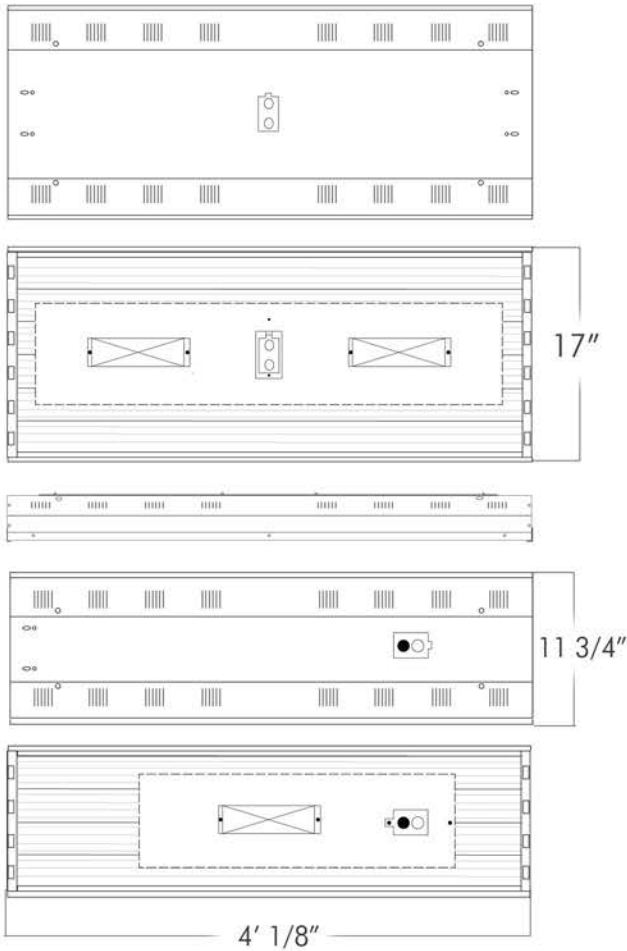

Premium Quality T5 Socket

Connecting Channel

Easy-Access Ballast Gate

Hanging Point

Ideal Safety Disconnect

Specifications

Diagram:

Model	Bulb	Dimension	Lamp	Watt	Ballast
HB-4T5	T5	4'1/8"x 11 3/4"x3 3/8"	4	54W	Universal Electronic Ballast
HB-6T5	T5	4'1/8"x17"x3 3/8"	6	54W	Universal Electronic Ballast
HB-4T8	T8	4'1/8"x 11 3/4"x3 3/8"	4	32W	Universal Electronic Ballast
HB-6T8	T8	4'1/8"x17"x3 3/8"	6	32W	Universal Electronic Ballast
HB-4T8PS	T8	4'1/8"x 11 3/4"x3 3/8"	4	32W	Universal Electronic Ballast
HB-6T8PS	T8	4'1/8"x17"x3 3/8"	6	32W	Universal Electronic Ballast

Accessories Specifications

Diagram:

Model	Dimension	Lamp	Total Dimension with Fixture
Wireguard (4)	4'x 11 3/4"x1 1/4"	4	4'1/8"x 11 3/4"x4 5/8"
Wireguard (6)	4'x17"x1 1/4"	6	4'1/8"x17"x4 5/8"
Acrylic Lens (4)	4'3/8"x 11 3/4"x5/8"	4	4'3/8"x 11 3/4"x4"
Acrylic Lens (6)	4'3/8"x17"x5/8"	6	4'3/8"x17"x4"