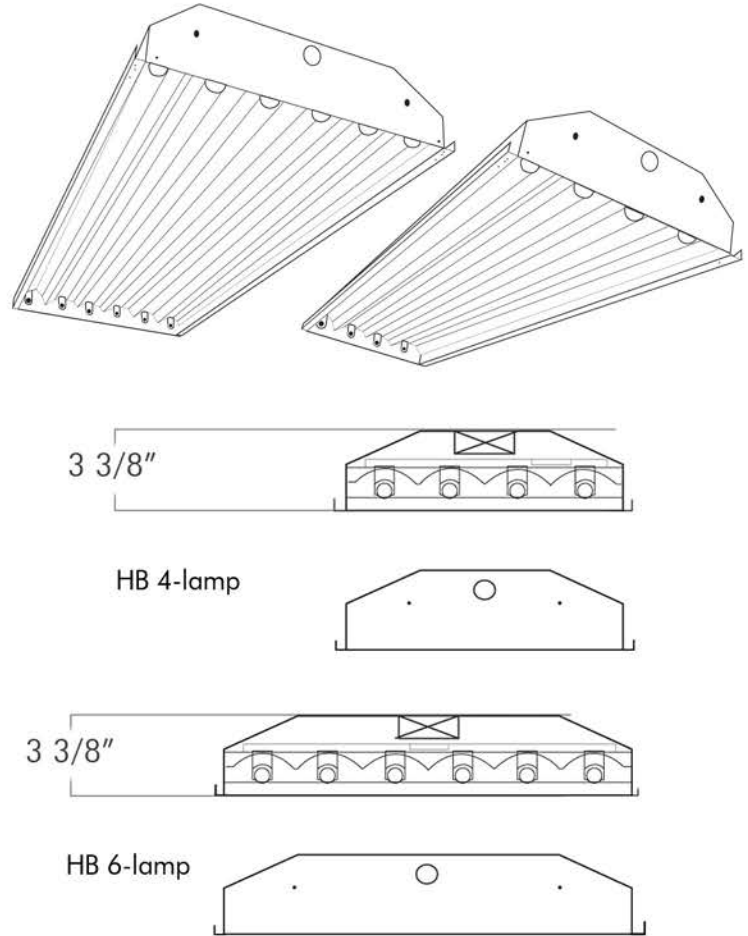

Premium Quality T5 Socket

Connecting Channel

Easy-Access Ballast Gate

Hanging Point

Ideal Safety Disconnect

Specifications

Diagram:

Model	Bulb	Dimension	Lamp	Watt	Ballast
HB-4T5	T5	4'1/8"x 11 3/4"x3 3/8"	4	54W	Universal Electronic Ballast
HB-6T5	T5	4'1/8"x17"x3 3/8"	6	54W	Universal Electronic Ballast
HB-4T8	T8	4'1/8"x 11 3/4"x3 3/8"	4	32W	Universal Electronic Ballast
HB-6T8	T8	4'1/8"x17"x3 3/8"	6	32W	Universal Electronic Ballast
HB-4T8PS	T8	4'1/8"x 11 3/4"x3 3/8"	4	32W	Universal Electronic Ballast
HB-6T8PS	T8	4'1/8"x17"x3 3/8"	6	32W	Universal Electronic Ballast

Accessories Specifications

Diagram:

Model	Dimension	Lamp	Total Dimension with Fixture
Wireguard (4)	4'x 11 3/4"x1 1/4"	4	4'1/8"x 11 3/4"x4 5/8"
Wireguard (6)	4'x17"x1 1/4"	6	4'1/8"x17"x4 5/8"
Acrylic Lens (4)	4'3/8"x 11 3/4"x5/8"	4	4'3/8"x 11 3/4"x4"
Acrylic Lens (6)	4'3/8"x17"x5/8"	6	4'3/8"x17"x4"