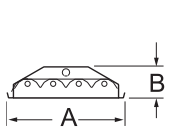

DIMENSIONS

	A	B	C
T5 4 Lamp:	11.5"	4.5"	46"
T5 6 Lamp:	16.5"	4.5"	46"
T8 4 Lamp:	11.5"	4.5"	48"
T8 6 Lamp:	16.5"	4.5"	48"

WEIGHTS

T5 4 Lamp: 36 lb.
T5 6 Lamp: 38 lb.
T8 4 Lamp: 37 lb.
T8 6 Lamp: 39 lb.