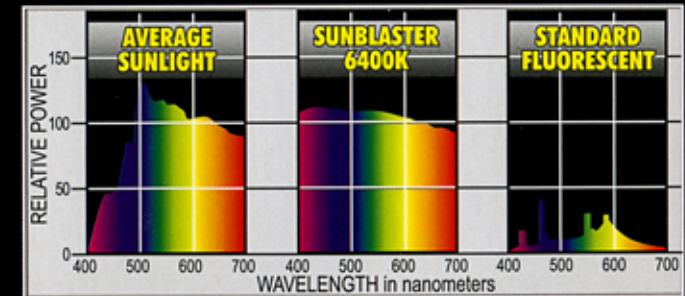

The Only Perfectly Balanced Sunlight...Indoors

see our full line of products at www.extremegrowing.com

Available SunBlaster™ Accessories

- SunBlaster™ T5 Reflector
- SunBlaster™ Microfiber Lamp Cleaning Cloth
- Longer Link Cables
- Decorative T5 Lamps: Red, Green and Blue

SunBlaster™ Replacement Lamps

- Growth / Vegetative = 6400K (included)
- Fruiting / Bloom = 2700K
- Aquarium / Super Blues = 10,000K