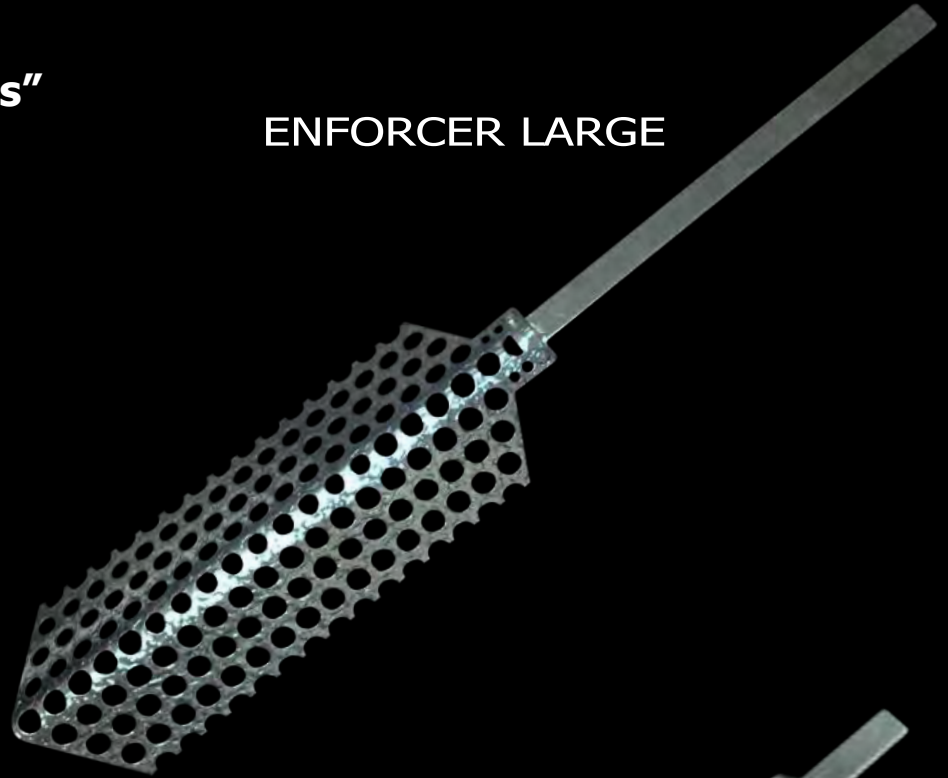

THE ORIGINAL

PATENTED/PATENTS PENDING

Super - spreader®

* HIGH REFLECTIVITY * "ENFORCER" SUPER SPREADER

* Creates Wider More Even Light

* Eliminates "Hot Spots"
& "Shady Edges"

* Promotes Vigorous
Even Plant Growth

* Improved Yields
In Shorter Periods

* Higher Light Levels
Without Burning

* Position Lights
Much Closer to Plants

* It's So Cool !
Grow Through Summer

* Corrosion Resistant
Aluminium

ENFORCER LARGE

ENFORCER MEDIUM