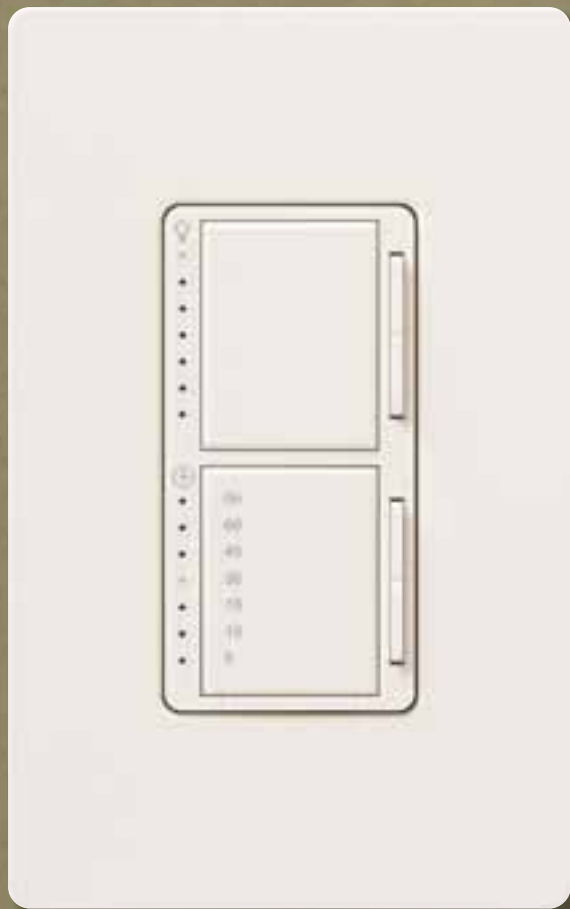

Maestro dimmer/countdown timer and wallplate in biscuit.