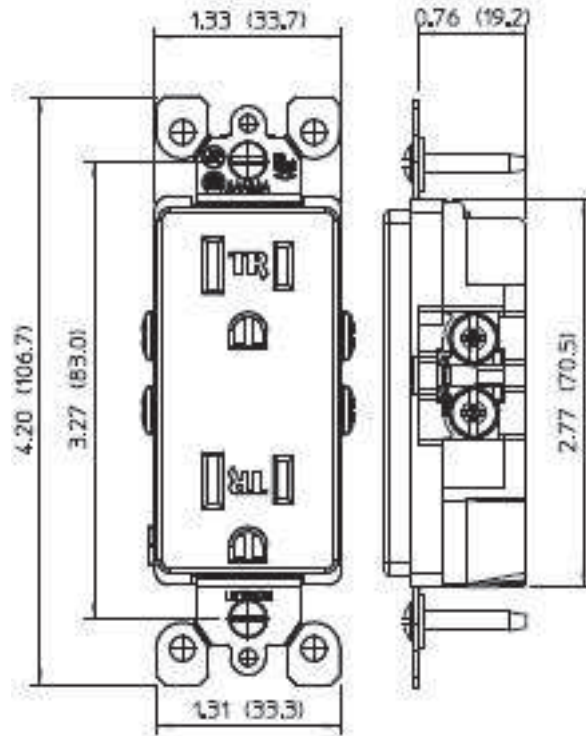

T5325-W

UPC Code: 07847738162

Country of Origin: United States - **Eligible for ARRA funded projects*

NEMA: 5-15R

Decora®

Brand Features

Leviton's Decora duplex receptacles are designed for a chic appearance, quick installation and durability. The impact-resistant thermoplastic design allows for a long service life and high performance in homes, offices, schools and other settings. It also coordinates beautifully with Leviton's complete line of Decora devices.

Item Description

15 Amp, 125 Volt, NEMA: 5-15R, Pole: 2, 3-Wire, Tamper-Resistant, Decora, Duplex Receptacle, Straight Blade, Grounding, Quickwire Push-In & Side, Standards and Certifications: UL/CSA, Warranty: 2 Year Limited, White, 2008 NEC compliant

Technical Information

Product Features

Amperage: 15 Amp

Voltage: 125 Volt

NEMA: 5-15R

Pole: 2

Wire: 3-Wire

Feature: Tamper-Resistant

Company/brand: Decora

Device Type: Duplex Receptacle

Blade Type: Straight Blade

Grounding: Grounding

Termination: Quickwire Push-In & Side

Standards and Certifications: UL/CSA

Warranty: 2 Year Limited

Color: White