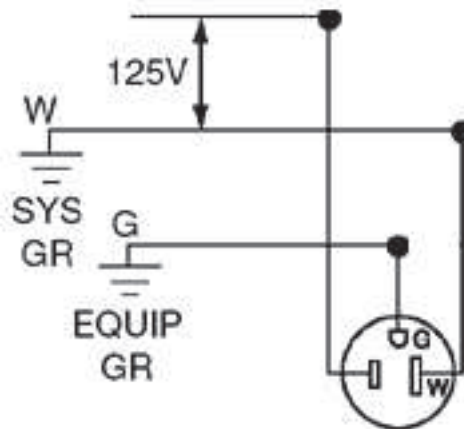

Wiring Diagram

5-15R

SPECIFICATION SUBMITTAL

JOB NAME:	CATALOG NUMBERS:	
JOB NUMBER: