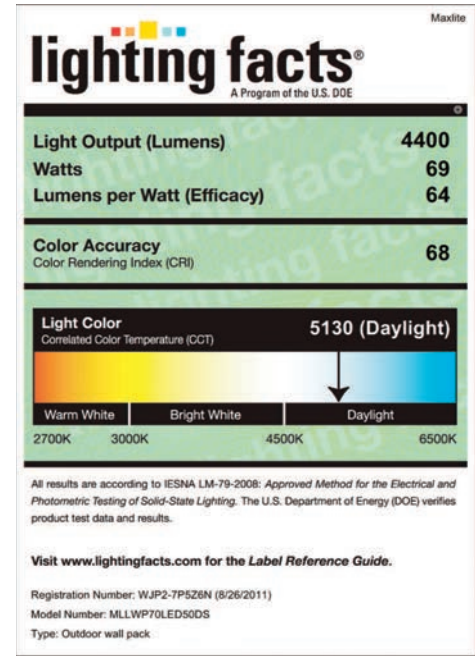

## SPECIFICATIONS:

| Item                | Specification           | Details                                       |
|---------------------|-------------------------|---|
| General Performance | Spacing Criteria        | Available upon request                        |
|                     | Color Temperature       | 5000K   |
|                     | Lumens                  | 4400  |
|                     | Efficacy                | 64 lumen/watt                                 |
|                     | Color Consistency       | Proprietary binning for uniform color         |
|                     | Lumen Maintenance (L70) | 50,000 hours                                  |
| Electrical          | Power Factor            | Over 98%                                      |
|                     | Input Voltage           | 120V-277V 50/60 Hz                            |
|                     | Power Consumption       | 69 Watts                                      |
| Physical            | Dimensions              | 16.9" x 13.6" x 9.0"                          |
|                     | Weight                  | 10.5 lbs                                      |
|                     | Housing                 | Aluminum                                      |
|                     | Lens                    | Tempered glass                                |
|                     | Mounting                | Fits electrical box or mount directly to wall |
|                     | Operating Temperature   | -30°F to 130°F                                |
|                     | Humidity                | 20% - 85% RH, non condensing                  |
| Certification       | Certification           | cETLus, FCC, DLC, LM79, LM80                  |
|                     | Material Usage          | RoHS compliant; no mercury                    |
|                     | Environment             | Outdoor                                       |
|                     | LED Class               | N/A   |