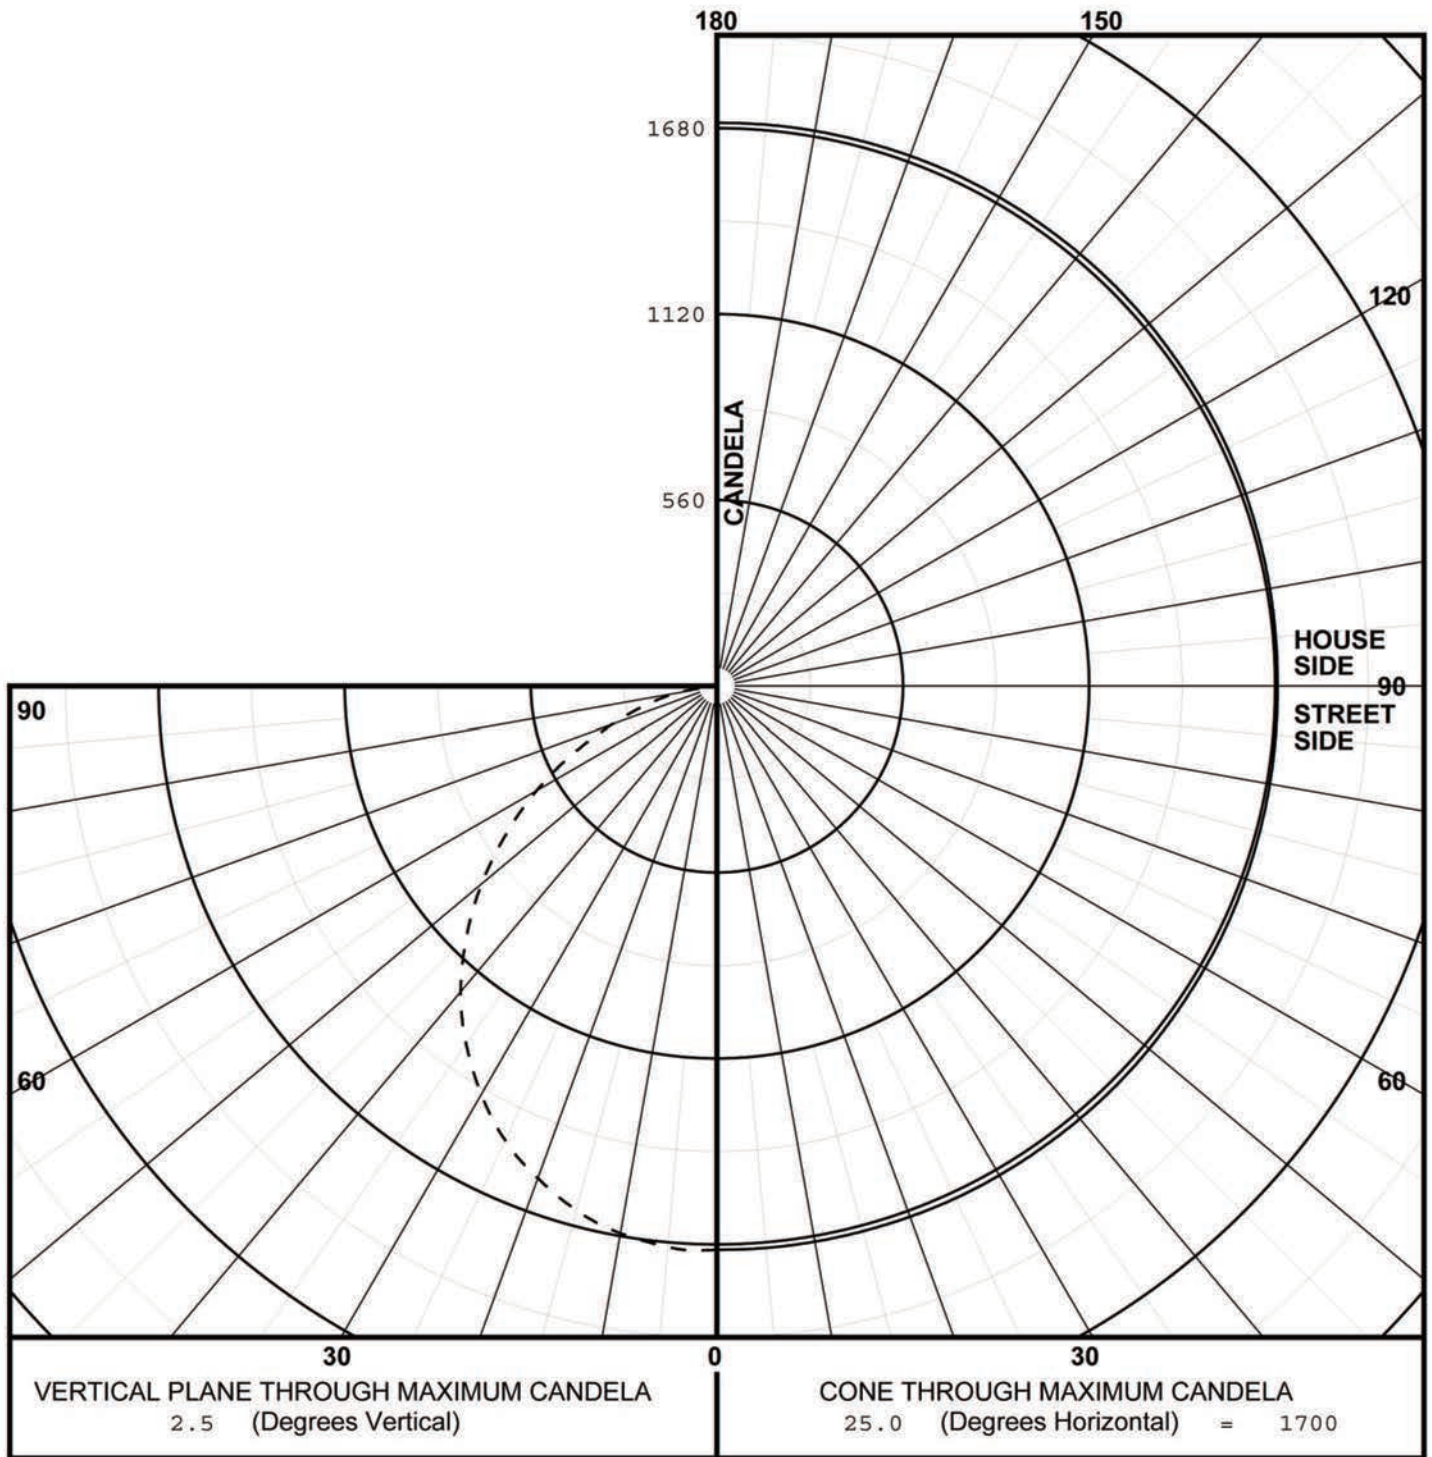

## DIMENSIONS:

## PHOTOMETRICS:

MAXIMUM PLANE AND MAXIMUM CONE PLOTS OF CANDELA

Lighting layouts and spacing criteria available upon request