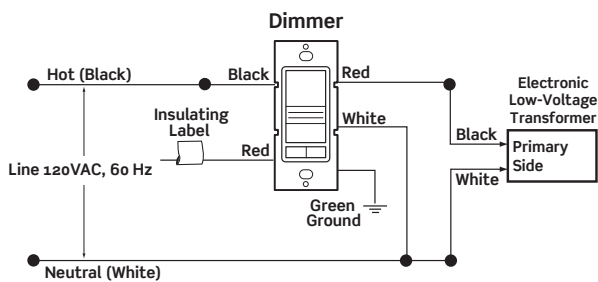

Dimmer

6615

Diagram 4

3-way wiring for electronic low voltage dimmer.