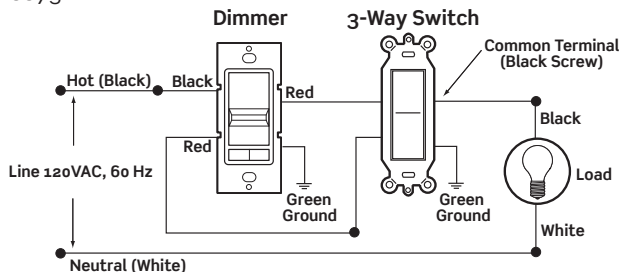

Fan Speed Controls

6629
6637

Diagram 3

Single pole wiring for electronic low voltage dimmer.