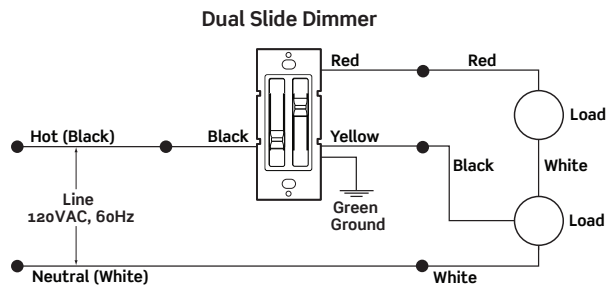

**Dimmers**

6631

**Fan Speed Controls**

6627  
6629

**Diagram 6**

Single pole wiring for dual slide dimmer with two single pole loads.

**Dimmer**

6628

**Diagram 7**

Single pole wiring for dual fan/light.

**Fan/Light**

6630

**3-Speed Quiet Fan/Light Control**

**Leviton Mfg. Co., Inc.**

201 North Service Road, Melville, NY 11747 Tech Line: 1-800-824-3005 Fax: 1-800-832-9538 www.leviton.com  
© 2010 Leviton Manufacturing Co., Inc. All rights reserved. Subject to change without notice.