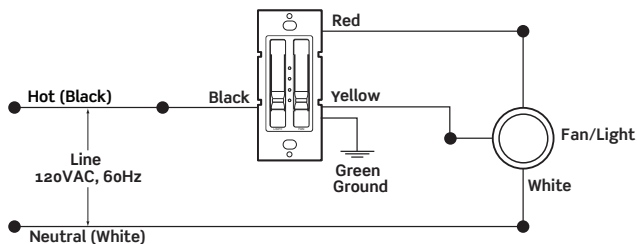

**Dimmer**

6615

**Diagram 4**

3-way wiring for electronic low voltage dimmer.

**Dimmer**

6615

**Diagram 5**

Single pole wiring for incandescent, Mark 10® Powerline dimmers or fan speed controls.

**Dimmers**

6631

**Fan Speed Controls**

6627  
6629

**Diagram 6**

Single pole wiring for dual slide dimmer with two single pole loads.

**Dimmer**

6628

**Diagram 7**

Single pole wiring for dual fan/light.

**Fan/Light**

6630

**3-Speed Quiet Fan/Light Control**

**Leviton Mfg. Co., Inc.**

201 North Service Road, Melville, NY 11747 Tech Line: 1-800-824-3005 Fax: 1-800-832-9538 www.leviton.com  
© 2010 Leviton Manufacturing Co., Inc. All rights reserved. Subject to change without notice.