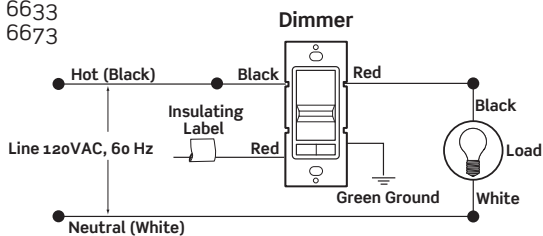

**WIRING DIAGRAMS**

**Diagram 1**

Single pole wiring for incandescent, magnetic low voltage, compact fluorescent dimmers or fan speed control.

**Dimmers**

6613  
6633  
6673

**Fan Speed Control**

6637

**Diagram 2**