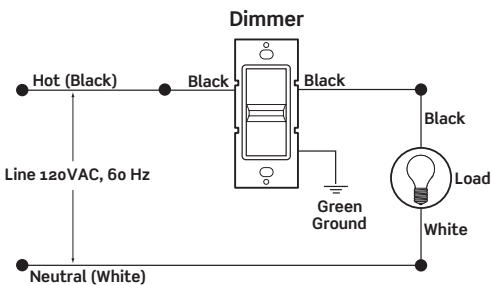

Fan Speed Controls

6627
6629

Diagram 6

Single pole wiring for dual slide dimmer with two single pole loads.