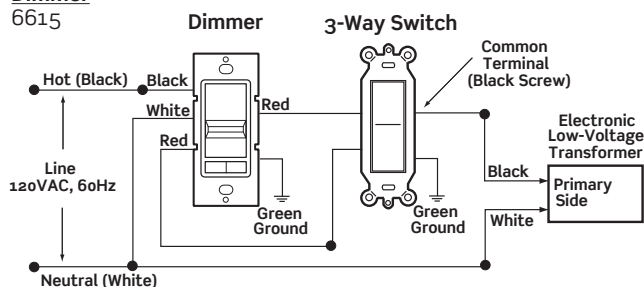

**Dimmer**

6615

**Diagram 4**

3-way wiring for electronic low voltage dimmer.

**Dimmer**

6615

**Diagram 5**

Single pole wiring for incandescent, Mark 10® Powerline dimmers or fan speed controls.