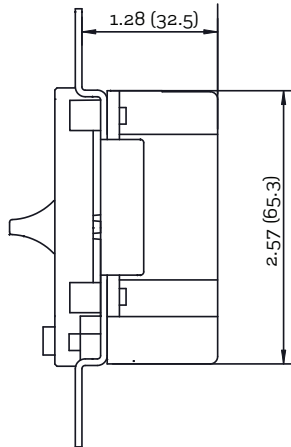

**WARRANTY INFORMATION**

Five-Year Limited Warranty

**DIMENSIONAL DRAWINGS**

**Front View**

**Preset Model Shown**

**Side View**

- 6613
- 6615
- 6629
- 6631
- 6633
- 6673

- 6627
- 6637
- 6668

- 6628
- 6630

**Leviton Mfg. Co., Inc.**

201 North Service Road, Melville, NY 11747 Tech Line: 1-800-824-3005 Fax: 1-800-832-9538 www.leviton.com  
 © 2010 Leviton Manufacturing Co., Inc. All rights reserved. Subject to change without notice.