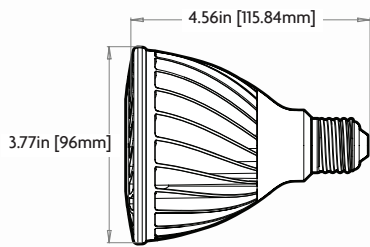

PAR30

HIGH EFFICACY

E26 BASE

GU24 BASE

12 watts – 84% more efficient, up to 75 watt Halogen lamps or Incandescent lamps.

- Up to three unique beam distributions for application flexibility.
- Maintenance free operation, lasts up to 16 times longer than incandescent lighting.
- Superior thermal management allows for usage in recessed luminaires.
- Centralized optical package provides high quality point source beam versus pixilated designs.

# DEFINITY™ PAR30 High Efficacy

Part Number	Base Type	Wattage	Beam Angle <sup>3</sup>	Lumens	Voltage	Efficacy	CRI	CBCP
DFN 30 NW HI FL 120	E26/GU24	12W	40	775	120	65	83	1321
DFN 30 WW HI FL 120	E26/GU24	12W	40	750	120	63	83	1277
DFN 30 W27 HI FL 120	E26/GU24	12W	40	725	120	60	83	1233
DFN 30 CW HI FL 120	E26/GU24	12W	40	795	120	66	67	1365
DFN 30 NW HI NFL 120	E26/GU24	12W	25	775	120	65	83	3654
DFN 30 WW HI NFL 120	E26/GU24	12W	25	750	120	63	83	3634
DFN 30 W27 HI NFL 120	E26/GU24	12W	25	725	120	60	83	2910
DFN 30 CW HI NFL 120	E26/GU24	12W	25	795	120	66	67	3222
DFN 30 NW HI SP 120	E26/GU24	12W	15	775	120	65	83	4601
DFN 30 WW HI SP 120	E26/GU24	12W	15	750	120	63	83	4448
DFN 30 W27 HI SP 120	E26/GU24	12W	15	725	120	60	83	4294
DFN 30 CW HI SP 120	E26/GU24	12W	15	795	120	66	67	4754

## ORDERING INFORMATION \ \ DFN 30 WW HI FL 120

Family	Product	Color (CCT)	Light Output	Distribution	Voltage	Base
DFN Definity	30 PAR30	W27 Warm White 2700K	HI High Efficacy	FL Flood	120 120 Volt	(leave blank for E26 base)
		WW Warm White 3000K		NFL Narrow Flood		GU24 GU24
		NW Neutral White 4000K		SP Spot		
		CW Cool White 5000K				
NORTH AMERICAN CERTIFICATIONS		ENVIRONMENT		PAR30 & PAR30 Hi-Output Diameter & MOL		
				E26 MOL: 4.56in, 115.84mm		GU24 MOL: 4.87in, 123.69mm
				E26 Diameter: 3.77in, 96mm		GU24 Diameter: 3.78in, 96.01mm