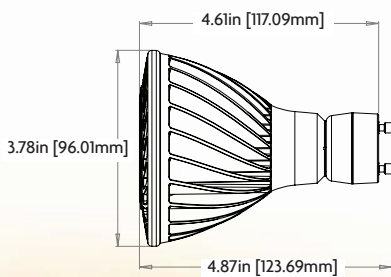

GU24 BASE

12 watts – 84% more efficient, up to 75 watt Halogen lamps or Incandescent lamps.

- Up to three unique beam distributions for application flexibility.
- Maintenance free operation, lasts up to 16 times longer than incandescent lighting.
- Superior thermal management allows for usage in recessed luminaires.
- Centralized optical package provides high quality point source beam versus pixilated designs.

LightingScience®
Welcome to the Light Ages™

©2012 Lighting Science Group Corporation. All rights reserved.

877-999-5742 | www.lsgc.com
1227 South Patrick Drive | Satellite Beach, FL 32937