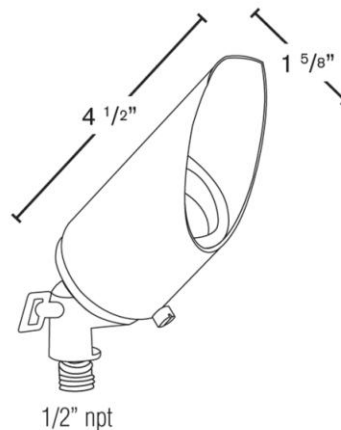

Little Smoky Accent Litter

Key Features:

- Solid brass material with natural finish.
- Tempered lens.
- High temperature socket and O ring.
- Adjustable glare shield and light source allows for varying beam control.
- Heavy construction (tool-less).

Halogen: FL-104B-MR11-20

LED: FL-104B-LED-MR11-2

Halogen

Model#: FL-104B-MR11-20

Size: 1 5/8" W X 4 1/2" L

Material: Solid Brass

Finish: Natural Bronze

Mounting: 1/2" NPT stake included

Lens: Clear Tempered

Electrical: 12V AC

Lamp: 20W MR8

Light Spread: Up to 15 ft. x 30 degree

Lumens: 800 avg.

Lamp Life: 2,000 hours avg.

LED

Model#: FL-104B-LED-MR11-2

Size: 1 5/8" W X 4 1/2" L

Material: Solid Brass

Finish: Natural Bronze

Mounting: 1/2" NPT stake included

Lens: Clear Tempered

Electrical: 9v – 15v AC

Lamp: 2w LED MR11

Kelvin: 3000k, Warm White