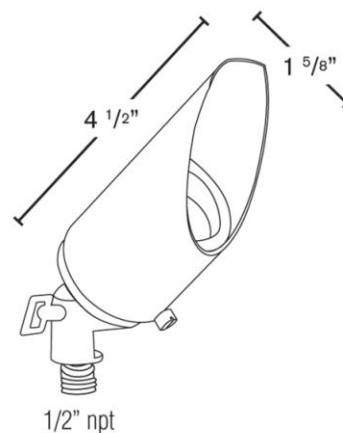

Little Smoky Accent LITER

Key Features:

- Solid brass material with natural finish.
- Tempered lens.
- High temperature socket and O ring.
- Adjustable glare shield and light source allows for varying beam control.
- Heavy construction (tool-less).

Halogen: FL-104B-MR11-20
LED: FL-104B-LED-MR11-2

Halogen

Model#: FL-104B-MR11-20
Size: 1 5/8"W X 4 1/2"L
Material: Solid Brass
Finish: Natural Bronze
Mounting: 1/2" NPT stake included
Lens: Clear Tempered
Electrical: 12V AC
Lamp: 20W MR8
Light Spread: Up to 15 ft. x 30 degree
Lumens: 800 avg.
Lamp Life: 2,000 hours avg.

LED

Model#: FL-104B-LED-MR11-2
Size: 1 5/8"W X 4 1/2"L
Material: Solid Brass
Finish: Natural Bronze
Mounting: 1/2" NPT stake included
Lens: Clear Tempered
Electrical: 9v – 15v AC
Lamp: 2w LED MR11
Kelvin: 3000k, Warm White
Compare to: 20w MR11
Light Spread: Up to 15 ft. x 30 degree
Lumens: 200 avg.
Lamp Life: 30,000 hours avg.