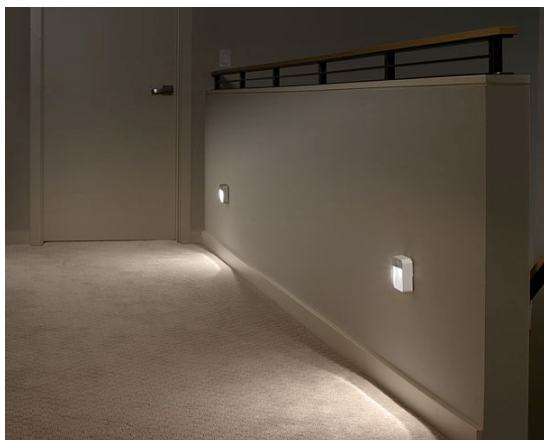

**WIRELESS
ENVIRONMENT**

Stick Anywhere Night Light

Mounts anywhere without wires!
Brightens when motion is detected.

Stick Anywhere Light Features:

- No wires—attaches easily anywhere
- IP44-rated for weatherproof protection
- Intelligent motion sensors—light brightens once motion detected
- Thin profile allows for placement in any location
- 1 year+ battery life

Ideal for:

- Hallway
- Bathrooms
- Night lights
- Cupboards and pantries
- Light-sensitive areas, such as nurseries

Details:

- Motion-control
- 4 “AA” batteries (not included)
- Item #MB720 (1 pk) & MB723 (3 pk)