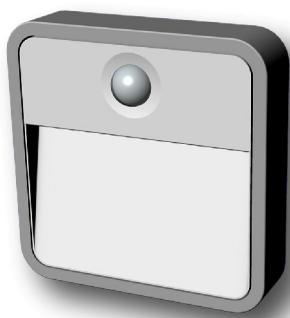

**WIRELESS
ENVIRONMENT**

Stick Anywhere Night Light

Mounts anywhere without wires!
Brightens when motion is detected.

Stick Anywhere Light Features:

- No wires—attaches easily anywhere
- IP44-rated for weatherproof protection
- Intelligent motion sensors—light brightens once motion detected
- Thin profile allows for placement in any location
- 1 year+ battery life

Ideal for:

- Hallway
- Bathrooms
- Night lights
- Cupboards and pantries
- Light-sensitive areas, such as nurseries

Details:

- Motion-control
- 4 “AA” batteries (not included)
- Item #MB720 (1 pk) & MB723 (3 pk)