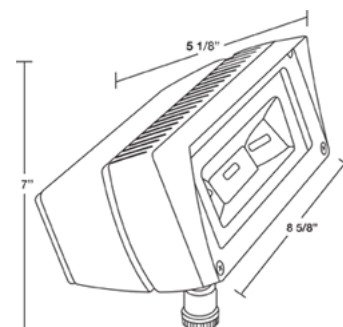

FFLED18YW

Rectangular shaped LED floodlight designed to replace 70W Metal Halide. Patent Pending airflow technology ensures long LED and driver lifespan. Use for building facade lighting, sign lighting, LED landscape lighting and instant-on security lighting.

Color: White

Weight: 4.8 lbs

LED Info

Watts: 18W
 Color Temp: 3000K (Warm)
 Color Accuracy: 85
 L70 Lifespan: 100000
 LM79 Lumens: 1,075
 Efficacy: 48 LPW

Driver Info

Type: DC to DC
 120V: 0.2 A
 208V: 0.15 A
 240V: 0.13 A
 277V: 0.11 A
 Input Watts: 23W
 Efficiency: 80%