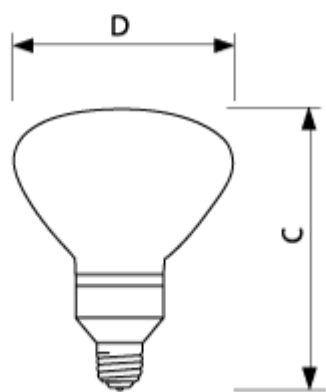

Energy Saving Energy Saving

CI HouseH BR30