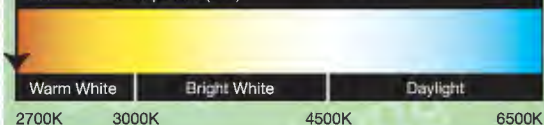

lighting facts[®]

A Program of the U.S. DDE

Light Output (Lumens)	603
Watts	12
Lumens per Watt (Efficacy)	50

Color Accuracy	82
Color Rendering Index (CRI)	

Light Color **2700 (Warm White)**
Correlated Color Temperature (CCT)

All results are according to IESNA LM-79-2008: *Approved Method for the Electrical and Photometric Testing of Solid-State Lighting*. The U.S. Department of Energy (DOE) verifies product test data and results.