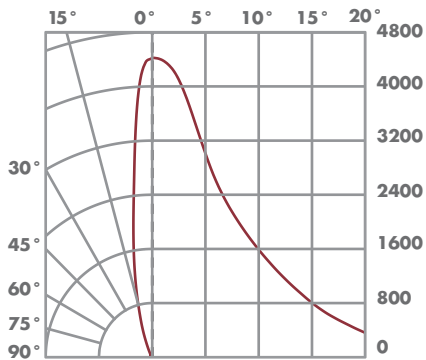

Distance To Floor	Beam Diameter (50% CBCP)	Footcandles On Floor
5'	1.1'	268
10'	2.3'	67
15'	3.4'	30
20'	4.6'	17

22°

3000K