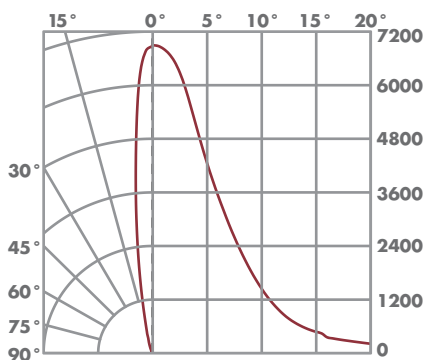

10°

3000K

Distance To Floor	Beam Diameter (50% CBCP)	Footcandles On Floor
5'	0.7'	700
10'	1.4'	175
15'	2.1'	78
20'	2.8'	44

16°

3000K

Distance To Floor	Beam Diameter (50% CBCP)	Footcandles On Floor
5'	1.1'	268
10'	2.3'	67
15'	3.4'	30
20'	4.6'	17