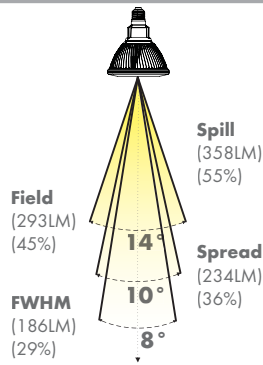

PRODUCT SUMMARY

- Fixed Wattage
- Non-Dimmable
- 3 Color Temperatures
- Multiple Beam Spreads, Custom Optics
- Proprietary CrimpFin™ Heatsink Design
- 50,000 hour life, 5 year warranty
- Halogen PAR form factor (ANSI compliant)
- No UV or IR radiation
- Voltage: 120VAC
- 0.9 Power Factor
- Socket Type: Medium Screw Base
- Environment: Dry
- Length: 5.3 in, 135 mm
- Diameter: 4.8 in, 122 mm
- Weight: 0.9 lbs, 420 g

120~

2700K

3000K

4300K

Catalog#	Power	CCT (K)	CRI	Beam Spread	FWHM	Lumens	CBCP
iPAR3827101N	12 W	2700	82	10°	8°	600	16,500
iPAR3827161N			82	16°	13°		6,400
iPAR3827221N			82	22°	15°		4,300
iPAR3830101N	12 W	3000	82	10°	8°	650	17,500
iPAR3830161N			82	16°	13°		6,700
iPAR3830221N			82	22°	15°		4,500
iPAR3843101N	12 W	4300	75	10°	8°	700	18,400
iPAR3843161N			75	16°	13°		7,000
iPAR3843221N			75	22°	15°		4,700

1342 South Powerline Road, Deerfield Beach, FL 33442

Toll Free 888.778.9864 | Fax Orders to: 954-971-3725 | info@msissl.com | www.msissl.com

iPAR™-38

CANDELA DISTRIBUTION

BEAM DISTRIBUTION

0° AIMING FOOTCANDLES

10°

3000K

Distance To Floor	Beam Diameter (50% CBCP)	Footcandles On Floor
5'	0.7'	700
10'	1.4'	175
15'	2.1'	78
20'	2.8'	44

16°

3000K

Distance To Floor	Beam Diameter (50% CBCP)	Footcandles On Floor
5'	1.1'	268
10'	2.3'	67
15'	3.4'	30
20'	4.6'	17