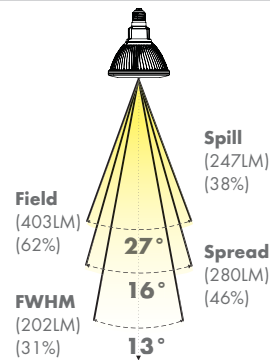

PRODUCT SUMMARY

- Fixed Wattage
- Non-Dimmable
- 3 Color Temperatures
- Multiple Beam Spreads, Custom Optics
- Proprietary CrimpFin™ Heatsink Design
- 50,000 hour life, 5 year warranty
- Halogen PAR form factor (ANSI compliant)
- No UV or IR radiation
- Voltage: 120VAC
- 0.9 Power Factor
- Socket Type: Medium Screw Base
- Environment: Dry
- Length: 5.3 in, 135 mm
- Diameter: 4.8 in, 122 mm
- Weight: 0.9 lbs, 420 g

1342 South Powerline Road, Deerfield Beach, FL 33442

Toll Free 888.778.9864 | Fax Orders to: 954-971-3725 | info@msissl.com | www.msissl.com

iPAR™-38

CANDELA DISTRIBUTION

BEAM DISTRIBUTION

0° AIMING FOOTCANDLES

10°

3000K

Distance To Floor	Beam Diameter (50% CBCP)	Footcandles On Floor
5'	0.7'	700
10'	1.4'	175
15'	2.1'	78
20'	2.8'	44

16°

3000K

Distance To Floor	Beam Diameter (50% CBCP)	Footcandles On Floor
5'	1.1'	268
10'	2.3'	67
15'	3.4'	30
20'	4.6'	17

22°

3000K

Distance To Floor	Beam Diameter (50% CBCP)	Footcandles On Floor
5'	1.3'	180
10'	2.6'	45
15'	3.9'	20
20'	5.3'	11

CAUTION: Risk of electric shock. Do not open - no user serviceable parts inside. Use in dry locations only. Turn power off before inspection, installation, or removal. Not intended for use with emergency exit fixtures or emergency exit lights. Not for use where exposed to the weather. Not for use in completely enclosed fixtures. Use only on 120 Volts, 60 Hz circuits. Added weight of the device may cause instability of a free-standing portable luminaire.