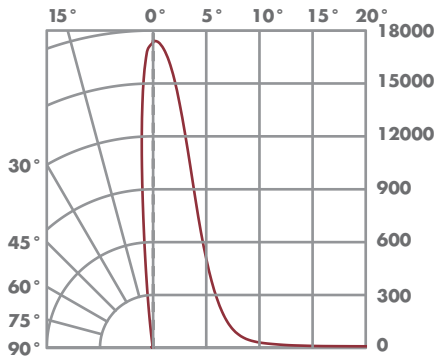

iPAR™-38

CANDELA DISTRIBUTION

BEAM DISTRIBUTION

0° AIMING FOOTCANDLES

10°

3000K