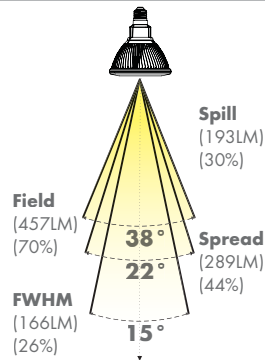

PRODUCT SUMMARY

- Fixed Wattage
- Non-Dimmable
- 3 Color Temperatures
- Multiple Beam Spreads, Custom Optics
- Proprietary CrimpFin™ Heatsink Design
- 50,000 hour life, 5 year warranty
- Halogen PAR form factor (ANSI compliant)
- No UV or IR radiation
- Voltage: 120VAC
- 0.9 Power Factor
- Socket Type: Medium Screw Base
- Environment: Dry
- Length: 5.3 in, 135 mm
- Diameter: 4.8 in, 122 mm
- Weight: 0.9 lbs, 420 g

1342 South Powerline Road, Deerfield Beach, FL 33442

Toll Free 888.778.9864 | Fax Orders to: 954-971-3725 | info@msissl.com | www.msissl.com

iPAR™-38

CANDELA DISTRIBUTION

BEAM DISTRIBUTION

0° AIMING FOOTCANDLES

10°

3000K

Distance To Floor	Beam Diameter (50% CBCP)	Footcandles On Floor
5'	0.7'	700
10'	1.4'	175
15'	2.1'	78
20'	2.8'	44

16°

3000K

Distance To Floor	Beam Diameter (50% CBCP)	Footcandles On Floor
5'	1.1'	268
10'	2.3'	67
15'	3.4'	30
20'	4.6'	17

22°

3000K

Distance To Floor	Beam Diameter (50% CBCP)	Footcandles On Floor
5'	1.3'	180
10'	2.6'	45
15'	3.9'	20
20'	5.3'	11

CAUTION: Risk of electric shock. Do not open - no user serviceable parts inside. Use in dry locations only. Turn power off before inspection, installation, or removal. Not intended for use with emergency exit fixtures or emergency exit lights. Not for use where exposed to the weather. Not for use in completely enclosed fixtures. Use only on 120 Volts, 60 Hz circuits. Added weight of the device may cause instability of a free-standing portable luminaire.