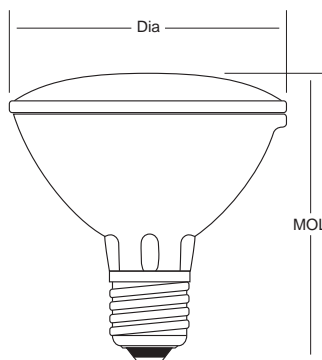

TUNGSTEN HALOGEN LAMPS

* Items only available for special orders

All measurements are shown in inches unless noted

PAR30
E26 Base