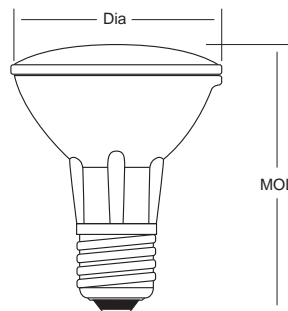

PAR20 SERIES

- Crisp white light
- Directional light source
- Long life
- Available in 120/130V

Watts	Bulb	Base	Item#	Description	Voltage (V)	Case Qty.	Dimension MOL (in)	Dimension Dia (in)	Approx Lumens (lm)	Beam Angle	Spread	Avg.Life (Hours)	Manufacture Production Code
PAR20 Series - Medium Screw Base													
35	PAR20	E26	3090	35PAR20/SP/120	120	15	3.30	2.50	380	10°	Spot	2500	H35772101022
			3093	35PAR20/SP/130	130	15	3.30	2.50	380	10°	Spot	2500	H35772101032
			@ 120 volts approximate 31 watts, 275 lumens, 5000 hours										
			*3091	35PAR20/NFL/120	120	15	3.30	2.50	380	30°	N. Flood	2500	H35772302022
			*3094	35PAR20/NFL/130	130	15	3.30	2.50	380	30°	N. Flood	2500	H35772302032
			@ 120 volts approximate 31 watts, 275 lumens, 5000 hours										
			3092	35PAR20/FL/120	120	15	3.30	2.50	380	40°	Flood	2500	H35772403022
50	PAR20	E26	3095	35PAR20/FL/130	130	15	3.30	2.50	380	40°	Flood	2500	H35772403032
			@ 120 volts approximate 31 watts, 275 lumens, 5000 hours										
			3096	50PAR20/SP/120	120	15	3.30	2.50	550	10°	Spot	2500	H50772101022
			3099	50PAR20/SP/130	130	15	3.30	2.50	550	10°	Spot	2500	H50772101032
			@ 120 volts approximate 44 watts, 470 lumens, 5000 hours										
			3097	50PAR20/NFL/120	120	15	3.30	2.50	550	30°	N. Flood	2500	H50772302022
			3100	50PAR20/NFL/130	130	15	3.30	2.50	550	30°	N. Flood	2500	H50772302032
@ 120 volts approximate 44 watts, 470 lumens, 5000 hours													
3098	50PAR20/FL/120	120	15	3.30	2.50	550	40°	Flood	2500	H50772403022			
3101	50PAR20/FL/130	130	15	3.30	2.50	550	40°	Flood	2500	H50772403032			
@ 120 volts approximate 44 watts, 470 lumens, 5000 hours													

* Items only available for special orders

All measurements are shown in inches unless noted

PAR20
E26 Base