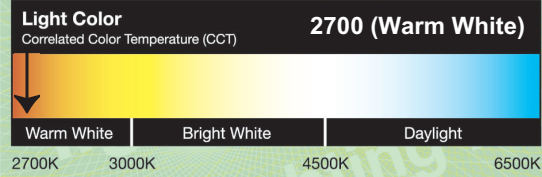

# lighting facts<sup>CM</sup>

A Program of the U.S. DOE

<b>Light Output (Lumens)</b>	<b>650</b>
<b>Watts</b>	<b>12</b>
<b>Lumens per Watt (Efficacy)</b>	<b>54</b>

<b>Color Accuracy</b>	<b>92</b>
Color Rendering Index (CRI)	