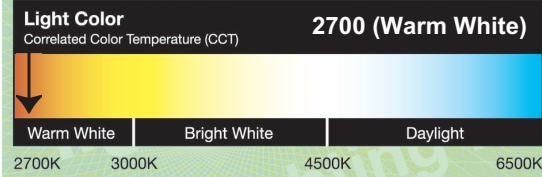

Cree LED Lighting

 **lighting facts**^{CM}
A Program of the U.S. DOE

Light Output (Lumens)	650
Watts	12
Lumens per Watt (Efficacy)	54

Color Accuracy	92
Color Rendering Index (CRI)	

All results are according to IESNA LM-79-2008: *Approved Method for the Electrical and Photometric Testing of Solid-State Lighting*. The U.S. Department of Energy (DOE) verifies product test data and results.