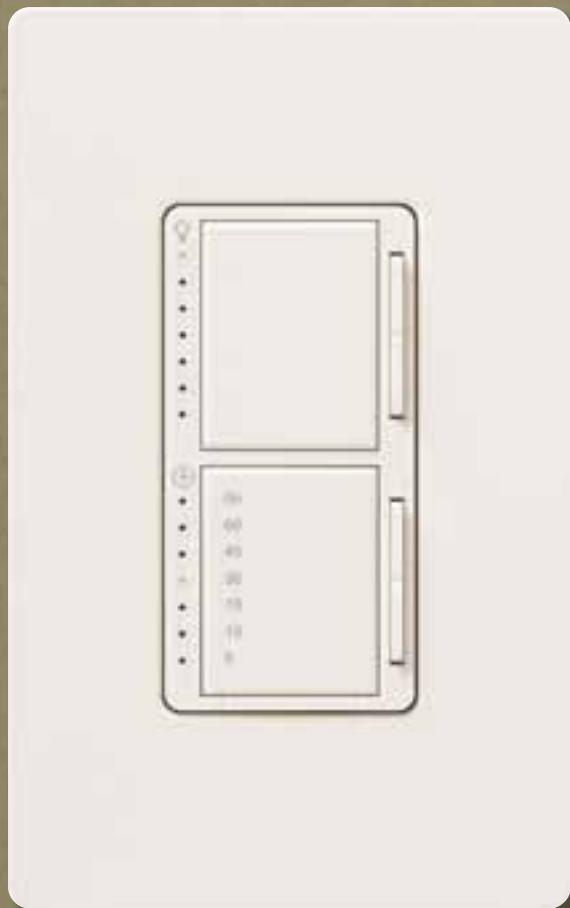

Maestro dimmer/countdown timer and wallplate in biscuit.