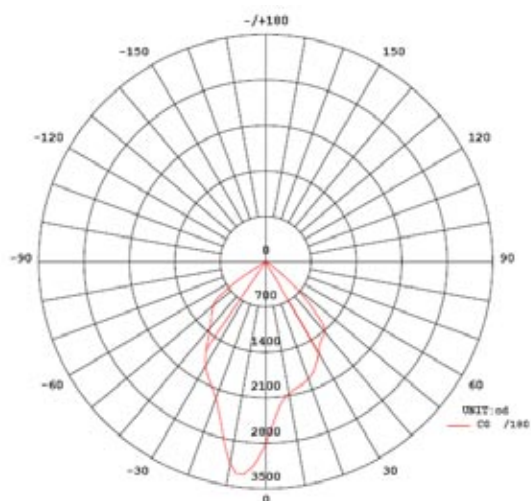

HIGH POWER LED LIGHTS
80 Watt LED Flood Light

Specifications:

Light Source:	1x 80 Watt Ceramic LED
Power Consumption:	80 Watt
Efficiency:	>90%
Lumens Per Watt:	70 Lms./ Watt
Beam Angle:	80°
LED Colours:	3900K Soft White
Colour Rendering Index:	>80 CRI
Operating Voltage:	AC85V~265V 50~60Hz
Material Fixture: Aluminium:	ZL102 Mn0.2~0.5, mg<=0.25, Si<=0.65
Affix Materials & mounting Bracket :	A4 316 Stainless steel
IP Rating:	IP67
Finish:	Double Powder Coated Grey or White
Dimensions:	285mm x 360mm x115mm (W x H x D)
Certifications:	CE Certificate Number: B-E09110908 EMC Directive 204/108/EC EN 55015: 2006+A1: 2007, EN 61000-3-2: 2006/A2: 2009; EN 61000-3-3: 2008; EN 61547: 1995+A1: 2000

Luminous Intensity Light Distribution Diagram

Grey or White Finish