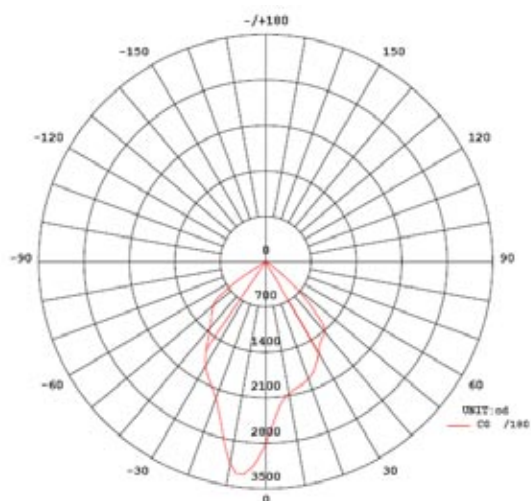

HIGH POWER LED LIGHTS  
**80 Watt LED Flood Light**

**Specifications:**

Light Source:	1x 80 Watt Ceramic LED
Power Consumption:	80 Watt
Efficiency:	>90%
Lumens Per Watt:	70 Lms./ Watt
Beam Angle:	80°
LED Colours:	3900K Soft White
Colour Rendering Index:	>80 CRI
Operating Voltage:	AC85V~265V 50~60Hz
Material Fixture: Aluminium:	ZL102 Mn0.2~0.5, mg<=0.25, Si<=0.65
Affix Materials & mounting Bracket :	A4 316 Stainless steel
IP Rating:	IP67
Finish:	Double Powder Coated Grey or White
Dimensions:	285mm x 360mm x115mm (W x H x D)
Certifications:	CE Certificate Number: B-E09110908 EMC Directive 204/108/EC EN 55015: 2006+A1: 2007, EN 61000-3-2: 2006/A2: 2009; EN 61000-3-3: 2008; EN 61547: 1995+A1: 2000

**Luminous Intensity Light Distribution Diagram**

**Grey or White Finish**