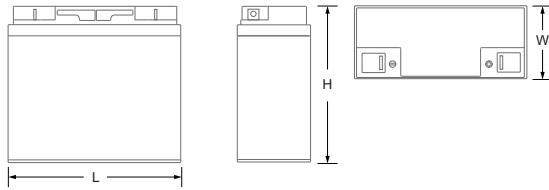

### Specification

<b>Nominal Voltage</b>	12 Volts
<b>Nominal Capacity</b> (10H-R)	3 Ah
<b>Approximate Weight</b> (With Acid)	2.65 lbs. (1.2 kgs)
<b>Recommended Maximum Charging Current Limit</b>	0.9A
<b>Equalization and Cycle Service</b>	14.8 VDC/unit Average at 25°C
<b>Cycle Life</b> (JIS D 5302:2004)	
<b>Terminal Type</b>	F

### Physical Dimensions: in (mm)

**L:** 3.90" (99mm) **H:** 4.37" (111mm) **W:** 2.24" (57mm)  
All data subject to change without notice.