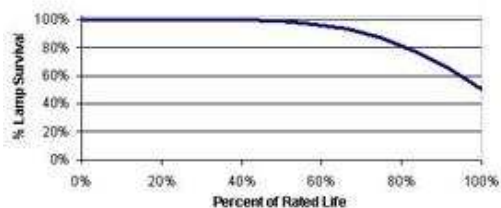

PRODUCT INFORMATION

Product Code	85086
Description	CMH20T/U830GU6.5
ANSI Code	M156
Standard Package	Case
Standard Package GTIN	10043168850862
Standard Package Quantity	12
Sales Unit	Unit
No Of Items Per Sales Unit	1
No Of Items Per Standard Package	12
UPC	043168850865

Lumen Maintenance