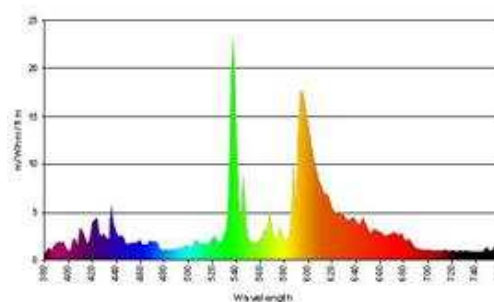

GRAPHS & CHARTS

Spectral Power Distribution