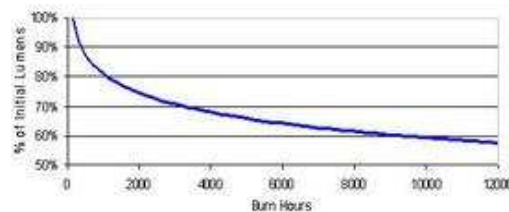

COMPATIBLE GE BALLASTS

Product Code	Description	# of Bulbs	Power Factor	Ballast Factor
87490	GEMH20-MLF-120	1	56.0	1.0

⚠ CAUTIONS & WARNINGS

[See list of cautions & warnings.](#)

[Return To Top](#)

Home | Products | EliteNet | Education/Resources | Lighting Applications | Where to Buy | FAQs | Contact Us | Site Map
Products for Your Home | Press Room | Corporate | Investor Information | Privacy Policy | Accessibility Statement | Terms of Use

Copyright General Electric Company 1997-2009