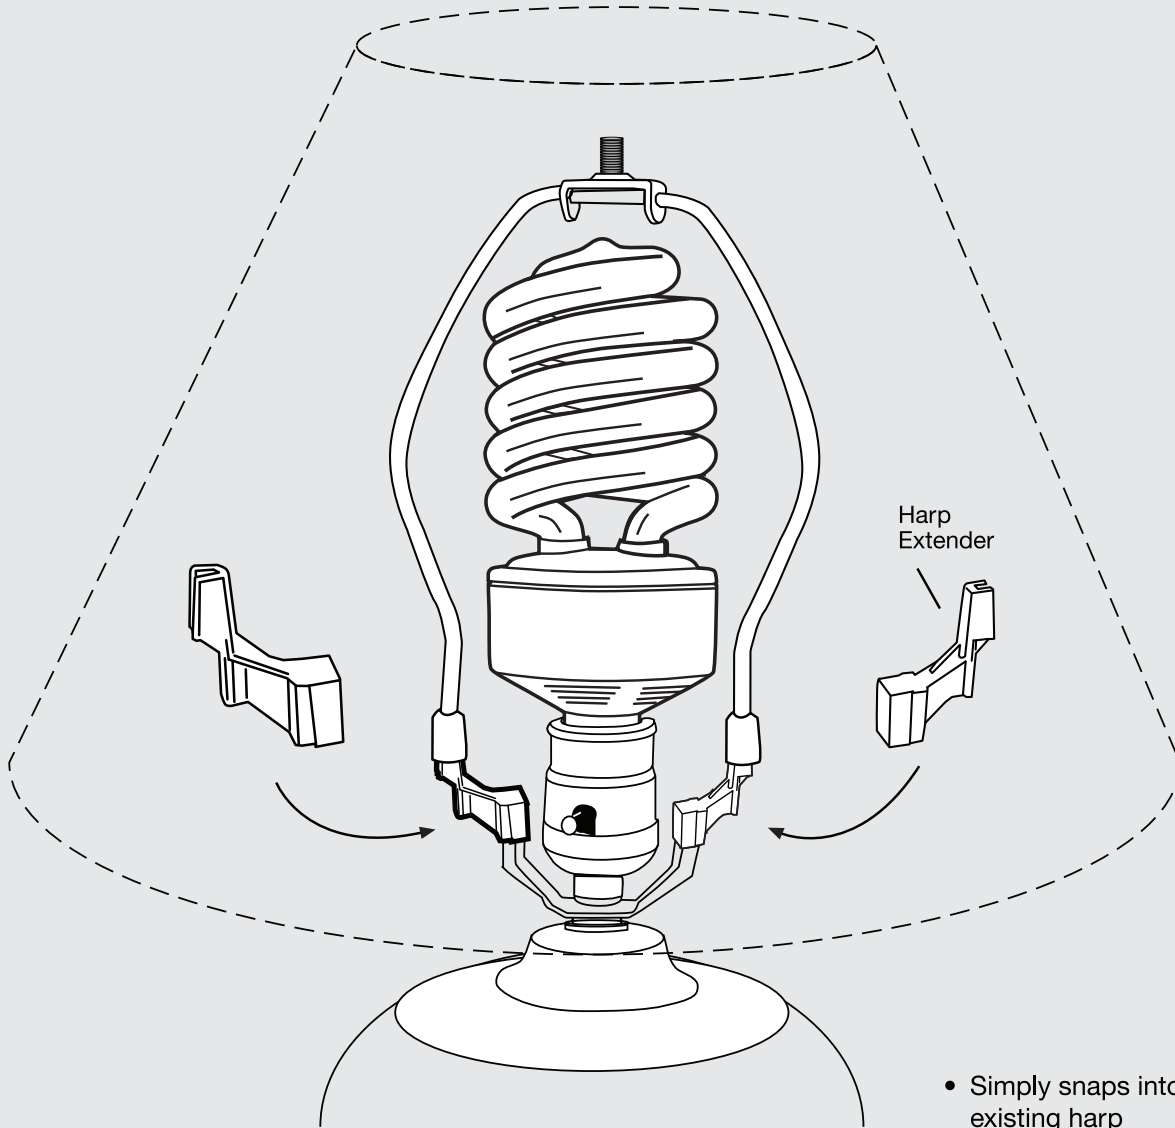

Extends lamp harp to fit around large size bulbs

- Simply snaps into existing harp
- No tools needed

Part #	Description	Carton Quantity
15HEXT	Lamp Harp Extenders (2 pieces)	12 Sets