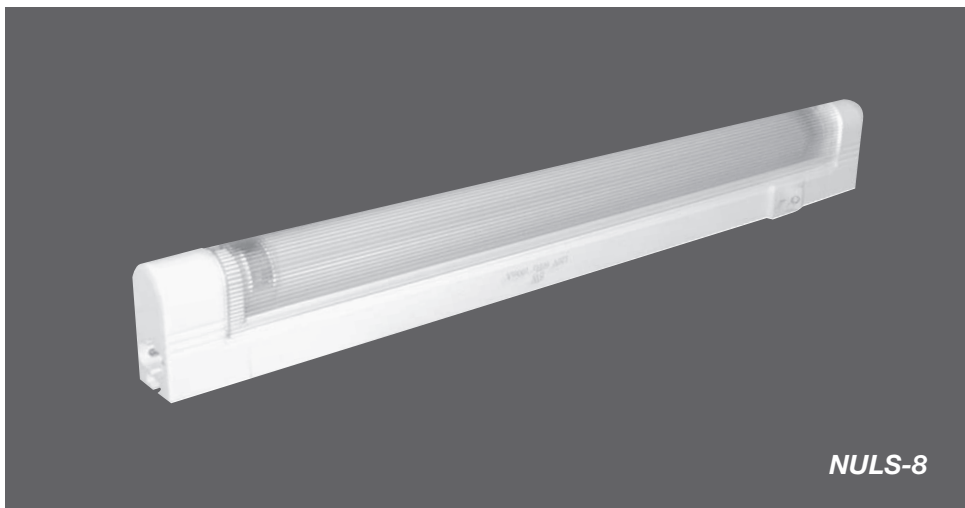

NULS-8/13/18/21/24/28

Low Profile T5 Fluorescent Under Cabinet Fixture

LAMP WATTAGE

- (1) F8T5
- (1) F13T5
- (1) F18T5
- (1) F21T5
- (1) F24T5
- (1) F28T5

DESCRIPTION

T5 Fluorescent slim, low profile under cabinet lighting fixtures ranging in length from 13-1/2" (34cm) to 47" (119cm) and 8 to 28 watts. Ideal for narrow spaces for illuminating window displays

FEATURES

- Efficient T5 Fluorescent Light Source
- Solid State Electronic Ballast
- Flicker-Free Start Up
- Six Available Lengths
- UV Rated One-Piece Clear Diffuser
- UL Listed, Portable Lamp Fixture

HOUSING

.09 Injection Molded White Plastic Construction

MOUNTING

Hardware provided for mounting fixture either to standard horizontal surface or to vertical wall surface.

ELECTRICAL SYSTEM

Sockets accept bi-pin T5 fluorescent light source. Fixture contains recessed male connector for attachment to female receptacle from either 120V power cord or connector from other fixture. Integral solid state ballast for efficient operation.

Rocker switch on side of fixture allows independent on/off control.

Note: 10 fixtures maximum may be connected together on single 120V power cord feed. Do not exceed 10 fixtures per feed.

UL LISTED

UL Listed as Portable Fixture

ACCESSORIES

- NRA-125... Straight Connector (Included with Fixture)
- NRA-125/6 6" Flexible Connector
- NRA-125/12 12" Flexible Connector
- NRA-125/18 18" Flexible Connector