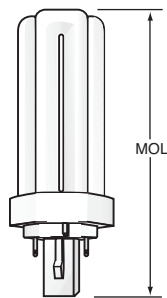

ULTRA-T™ & ULTRA-TE™ SERIES

- Energy Efficient
- Long Life – 10,000 Hours Average Life
- Universal Burn Position

Please see Safety and Handling Instructions on pages 88 & 89.