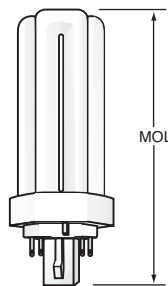

ULTRA-T™ & ULTRA-TE™ SERIES

- Energy Efficient
- Long Life – 10,000 Hours Average Life
- Universal Burn Position

Please see Safety and Handling Instructions on pages 88 & 89.