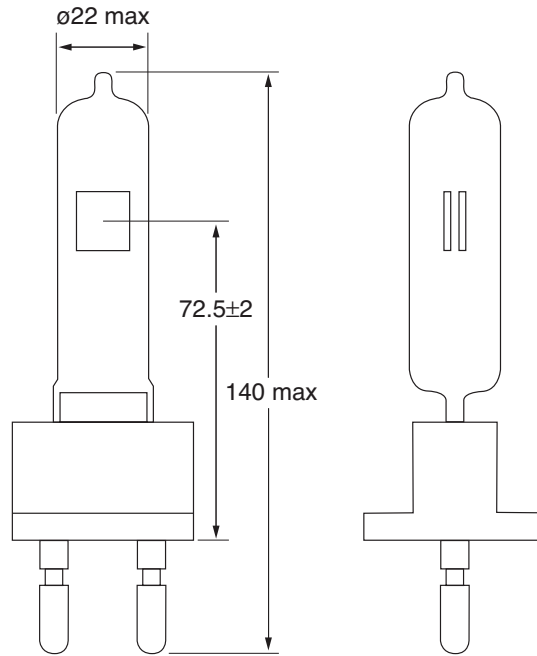

VL1K HALOGEN

G22 Base

All dimensions are in millimeters

Watts (W)	Ushio Ordering Code	Ushio Lamp Code	Description	Voltage (V)	Color Temp (K)	Approx Lumens (lm)	Filament Type	Oper Life (h)*
1000	1003250	VL1K-100V	JS100V-1000WC/V	100	3200	28500	8-C-13D	300
1000	1003248	VL1K-115V	JS115V-1000WC/V	115	3200	28500	8-C-13D	300
1000	1003249	VL1K-230V	JS230V-1000WC/V	230	3200	25500	8-C-13D	300
1000	1003273	VL1K-240V	JS240V-1000WC/V	240	3200	25500	8-C-13D	300
1000	—	VL1K-250V	JS250V-1000WC/V	250	3200	25500	8-C-13D	300

* life hours based on use in Vari*lite VL1000T/TS fixtures

Distributed by: