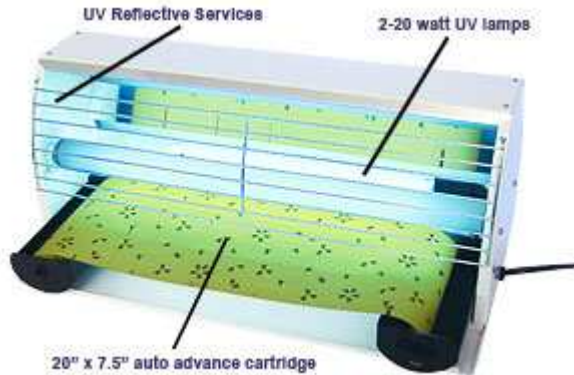

Paraclipse® Terminator™ Wall Mount

Specs

	Model (USA)	Model (International)
		271350
Dimensions	23.0" x 10.0" x 8.50"	23.0" x 10.0" x 8.50"
Weight	9.0 lbs.	9.0 lbs.
Electrical	115/120V 50/60 Hz, 6 foot Cord	220/240V 50/60 Hz, IEC Connector
Coverage (line of sight)	1000 - 2000 square feet	1000 - 2000 square feet
Cartridge Surface Area	970 square inches	970 square inches
Cartridge Life	60 days	60 days
Lamp Life	approx. 8 months	approx. 8 months
Ultraviolet(UV) Lamp	40 Watts (2 - 20W lamps) (360 - 380 nm)	40 Watts (2 - 20W lamps) (360 - 380 nm)

Dimensions of Cartridge Surface	146" x 7.25"	146" x 7.25"
Capacity	over 4000 flies	over 4000 flies
Construction Material	High Strength Aluminum	High Strength Aluminum