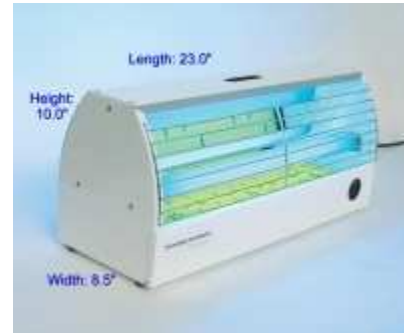

Paraclipse® Terminator™ Wall Mount

Specs

	Model (USA)	Model (International)
		271350
Dimensions	23.0" x 10.0" x 8.50"	23.0" x 10.0" x 8.50"
Weight	9.0 lbs.	9.0 lbs.
Electrical	115/120V 50/60 Hz, 6 foot Cord	220/240V 50/60 Hz, IEC Connector
Coverage (line of sight)	1000 - 2000 square feet	1000 - 2000 square feet
Cartridge Surface Area	970 square inches	970 square inches
Cartridge Life	60 days	60 days
Lamp Life	approx. 8 months	approx. 8 months
Ultraviolet(UV) Lamp	40 Watts (2 - 20W lamps) (360 - 380 nm)	40 Watts (2 - 20W lamps) (360 - 380 nm)

Dimensions of Cartridge Surface	146" x 7.25"	146" x 7.25"
Capacity	over 4000 flies	over 4000 flies
Construction Material	High Strength Aluminum	High Strength Aluminum