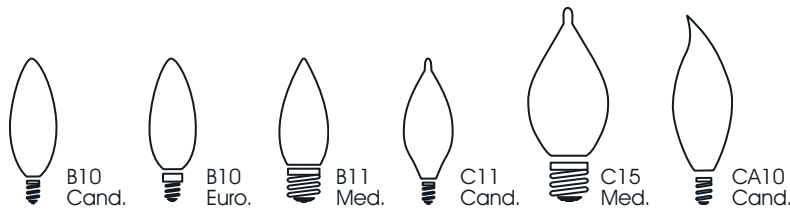

Incandescent Lamps

incandescent lamps

Watts	Bulb	Base	Satco Product Number	Lamp Code	Volts	Finish	Master/Inner Carton	Pkg. Type	Filament	Avg. Rated Hours	Lumens	MOL	Notes	
60		Cand.	S3790	60B10/W	120	White	120/10	CD/2	CC-2V	1500	630	3 3/4"		
			A3690	60B10/W	130	White	500/25	Box	CC-2V	2500	564	3 3/4"		
			A3590	60B10/W	130	White	120/10	CD/2	CC-2V	2500	564	3 3/4"		
			S2972	60B10/VLX	120	Nat Day Frost	50/10	CD/1	CC-2V	2000	650	3 7/8"	3	
			S3388	60B10/220V	220	Clear	500/25	Box	CC-2F	1000	650	3 3/4"		
			E14 Euro	S3392	60B10	120	Clear	500/25	Box	CC-2V	1500	650	3 3/4"	
	S4713			60B10	120	Clear	120/10	CD/2	CC-2V	1500	650	3 3/4"		
	S3382			60B10/F	120	Frosted	500/25	Box	CC-2V	1500	640	3 3/4"		
	S4716			60B10/F	120	Frosted	120/10	CD/2	CC-2V	1500	640	3 3/4"		
			Med.	S3293	60B11	120	Clear	500/25	Box	CC-2V	1500	650	3 7/8"	
	S3793			60B11	120	Clear	120/10	CD/2	CC-2V	1500	650	3 7/8"		
	S4470			KR60B11	120	Clear	500/25	Box	CC-2V	2500	720	3 7/8"	1	
	S4741			60B10/FAN	120	Fan Bulb Clear	120/10	CD/2	CC-2V	2000	650	3 7/8"		
	A3693			60B11	130	Clear	500/25	Box	CC-2V	2500	650	3 7/8"		
	A3593			60B11	130	Clear	120/10	CD/2	CC-2V	2500	650	3 7/8"		
	S3296			60B11/F	120	Frosted	500/25	Box	CC-2V	1500	640	3 7/8"		
	S3796			60B11/F	120	Frosted	120/10	CD/2	CC-2V	1500	640	3 7/8"		
	S4743			60B10/FAN/F	120	Fan Bulb Frosted	120/10	CD/2	CC-2V	2000	640	3 7/8"		
	A3696			60B11/F	130	Frosted	500/25	Box	CC-2V	2500	640	3 7/8"		
	A3596			60B11/F	130	Frosted	120/10	CD/2	CC-2V	2500	640	3 7/8"		
	S3299			60B11/W	120	White	500/25	Box	CC-2V	1500	580	3 7/8"		
	S3799			60B11/W	120	White	120/10	CD/2	CC-2V	1500	580	3 7/8"		
	A3699			60B11/W	130	White	500/25	Box	CC-2V	2500	550	3 7/8"		
	A3599			60B11/W	130	White	120/10	CD/2	CC-2V	2500	550	3 7/8"		
			Cand.	S3405	60C11	120	Satin Spun	500/25	Box	C-7A	4000	606	4"	
	S2705			60C11	120	Satin Spun	120/12	CD/2	C-7A	4000	606	4"		
			Med.	S2715	60C15	120	Satin Spun	500/25	Box	C-9	4000	606	4 1/2"	
	S3415			60C15	120	Satin Spun	120/12	CD/2	C-9	4000	606	4 1/2"		
		Cand.	S3262	60CA10	120	Clear	500/25	Box	CC-2V	1500	672	4 1/4"		
S3762			60CA10	120	Clear	120/10	CD/2	CC-2V	1500	672	4 1/4"			
S4467			KR60CA10	120	Clear	500/25	Box	CC-2V	2500	720	4 1/4"	1		
A3662			60CA10	130	Clear	500/25	Box	CC-2V	2500	642	4 1/4"			
A3562			60CA10	130	Clear	120/10	CD/2	CC-2V	2500	642	4 1/4"			