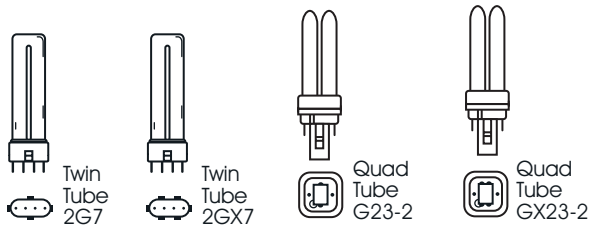

Compact Fluorescent Lamps

Twin-Tube 4-Pin For Electronic & Dimming Ballasts

Watts	Bulb	Base	Satco Product Number	Lamp Code	CCT (K)	CRI	Carton	Pkg Type	Avg. Rated Hours	Lumens	MOL	Notes
5	T4	2G7		S6411 ▲	CF5DS/E/827	2700	82	50	Box	10000	230	3.4"
			S6412 ▲	CF5DS/E/841	4100	82	50	Box	10000	230	3.4"	
7	T4	2G7		S6413 ▲	CF7DS/E/827	2700	82	50	Box	10000	400	4.5"
			S6414 ▲	CF7DS/E/841	4100	82	50	Box	10000	400	4.5"	
9	T4	2G7		S6415 ▲	CF9DS/E/827	2700	82	50	Box	10000	580	5.7"
			S6416 ▲	CF9DS/E/841	4100	82	50	Box	10000	580	5.7"	
13	T4	2GX7		S6417 ▲	CF13DS/E/827	2700	82	50	Box	10000	800	6.2"
			S6418 ▲	CF13DS/E/830	3000	82	50	Box	10000	800	6.2"	
			S6419 ▲	CF13DS/E/841	4100	82	50	Box	10000	800	6.2"	

Quad Tube 2-Pin For Magnetic Ballasts

Watts	Bulb	Base	Satco Product Number	Lamp Code	CCT (K)	CRI	Master/Inner Pack	Pkg Type	Avg. Rated Hours	Lumens	MOL	Notes
9	T4	G23-2		S6314	CFD9W/827	2700	82	50/5	Hang Box	10000	525	4.3"
			S6714 ▲	CF9DD/827	2700	82	50	Box	10000	525	4.3"	
			S6315	CFD9W/830	3000	82	50/5	Hang Box	10000	525	4.3"	
			S6715 ▲	CF9DD/830	3000	82	50	Box	10000	525	4.3"	
			S6316	CFD9W/835	3500	82	50/5	Hang Box	10000	525	4.3"	
			S6716 ▲	CF9DD/835	3500	82	50	Box	10000	525	4.3"	
13	T4	GX23-2		S6317	CFD13W/827	2700	82	50/5	Hang Box	10000	780	4.6"
			S6717 ▲	CF13DD/827	2700	82	50	Box	10000	780	4.6"	
			S6318	CFD13W/830	3000	82	50/5	Hang Box	10000	780	4.6"	
			S6718 ▲	CF13DD/830	3000	82	50	Box	10000	780	4.6"	
			S6319	CFD13W/835	3500	82	50/5	Hang Box	10000	780	4.6"	
			S6719 ▲	CF13DD/835	3500	82	50	Box	10000	780	4.6"	
			S6320	CFD13W/841	4100	82	50/5	Hang Box	10000	780	4.6"	
			S6720 ▲	CF13DD/841	4100	82	50	Box	10000	780	4.6"	