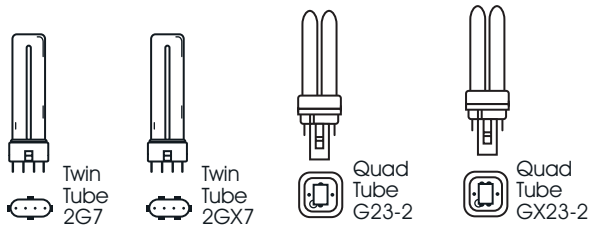

Compact Fluorescent Lamps

Twin-Tube 4-Pin For Electronic & Dimming Ballasts

Watts	Bulb	Base	Satco Product Number	Lamp Code	CCT (K)	CRI	Carton	Pkg Type	Avg. Rated Hours	Lumens	MOL	Notes
5	T4	2G7	S6411 ▲	CF5DS/E/827	2700	82	50	Box	10000	230	3.4"	
			S6412 ▲	CF5DS/E/841	4100	82	50	Box	10000	230	3.4"	
7	T4	2G7	S6413 ▲	CF7DS/E/827	2700	82	50	Box	10000	400	4.5"	
			S6414 ▲	CF7DS/E/841	4100	82	50	Box	10000	400	4.5"	
9	T4	2G7	S6415 ▲	CF9DS/E/827	2700	82	50	Box	10000	580	5.7"	
			S6416 ▲	CF9DS/E/841	4100	82	50	Box	10000	580	5.7"	
13	T4	2GX7	S6417 ▲	CF13DS/E/827	2700	82	50	Box	10000	800	6.2"	
			S6418 ▲	CF13DS/E/830	3000	82	50	Box	10000	800	6.2"	
			S6419 ▲	CF13DS/E/841	4100	82	50	Box	10000	800	6.2"	

Quad Tube 2-Pin For Magnetic Ballasts

Watts	Bulb	Base	Satco Product Number	Lamp Code	CCT (K)	CRI	Master/Inner Pack	Pkg Type	Avg. Rated Hours	Lumens	MOL	Notes
9	T4	G23-2	S6314	CFD9W/827	2700	82	50/5	Hang Box	10000	525	4.3"	
			S6714 ▲	CF9DD/827	2700	82	50	Box	10000	525	4.3"	
			S6315	CFD9W/830	3000	82	50/5	Hang Box	10000	525	4.3"	
			S6715 ▲	CF9DD/830	3000	82	50	Box	10000	525	4.3"	
			S6316	CFD9W/835	3500	82	50/5	Hang Box	10000	525	4.3"	
			S6716 ▲	CF9DD/835	3500	82	50	Box	10000	525	4.3"	
13	T4	GX23-2	S6317	CFD13W/827	2700	82	50/5	Hang Box	10000	780	4.6"	
			S6717 ▲	CF13DD/827	2700	82	50	Box	10000	780	4.6"	
			S6318	CFD13W/830	3000	82	50/5	Hang Box	10000	780	4.6"	
			S6718 ▲	CF13DD/830	3000	82	50	Box	10000	780	4.6"	
			S6319	CFD13W/835	3500	82	50/5	Hang Box	10000	780	4.6"	
			S6719 ▲	CF13DD/835	3500	82	50	Box	10000	780	4.6"	
			S6320	CFD13W/841	4100	82	50/5	Hang Box	10000	780	4.6"	
			S6720 ▲	CF13DD/841	4100	82	50	Box	10000	780	4.6"	