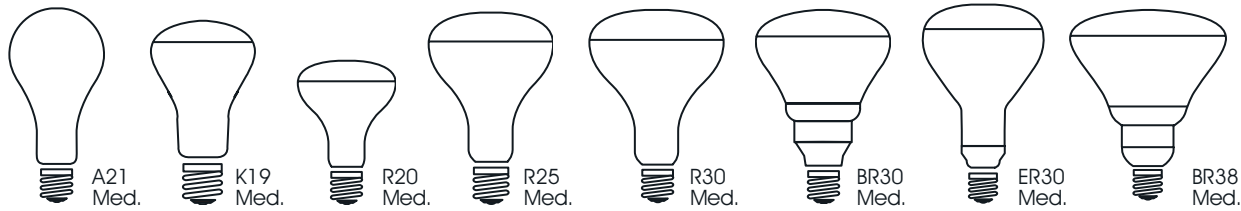

# Incandescent Lamps

Watts	Bulb	Base	Satco Product Number	Lamp Code	Volts	Finish	Master/Inner Carton	Pkg. Type	Filament	Avg. Rated Hours	Lumens	MOL	Notes
75	 A21 Med.	Med.	S5012	75A21/F/12V	12	Frosted	120/6	Box	C-6	1500	720	5 5/16"	
			S5022	75A21/F/34V	34	Frosted	120/6	Box	C-6	1500	720	5 5/16"	
			S3934	75A21/IF	130	Frosted	120/6	Sleeve	C-9	5000	680	5 5/16"	
			S4819	75A21/CL/VLX	120	Nat Day Clear	50/10	Box	C-9	5000	630	5 1/16"	3
			S4818	75A21/VLX	120	Nat Day Frost	50/10	Box	C-9	5000	630	5 1/16"	3
			<b>SHATTER PROOF</b> S3972	75A21/TF	130	Frost ShatterPrf	24	2pk	C-9	2500	620	5 5/16"	4
	K19	Med.	S4978	75K19/2PK	120	White	12 2pk	2pk	C-9	1500	680	4 1/8"	
	R20	Med.	S3211	75R20	120	Frosted	96/12	Sleeve	CC-9	2000	690	4"	
			S2811	75R20	130	Frosted	96/12	Sleeve	CC-9	2000	690	4"	
	R25	Med.	S2851	75R25/GRO	120	Blue	96/12	Box	C-9	2000	-	4 3/4"	
	R30	Med.	S4825	75R30/FL/VLX	120	Nat Day Frost	50/10	Box	C-9	5000	680	5 3/8"	3
	BR30	Med.	S3240	75BR30/R	130	Red	96/12	Sleeve	C-9	2000	-	5 3/8"	
S3227			75BR30/G	130	Green	96/12	Sleeve	C-9	2000	-	5 3/8"		
S3228			75BR30/B	130	Blue	96/12	Sleeve	C-9	2000	-	5 3/8"		
S3239			75BR30/A	130	Amber	96/12	Sleeve	C-9	2000	-	5 3/8"		
S3213			75BR30/PK	130	Pink	96/12	Sleeve	C-9	2000	-	5 3/8"		
ER30	Med.	S4957	75ER30	130	Frosted	24	Sleeve	CC-6	2000	620	6 1/8"		
BR38	Med.	S4420	75BR38/FL	120	Clear	12	Box	CC-9	2000	700	5 5/16"		
		S4422	75BR38/FL/2PK	120	Clear	8 2pk	2pk	CC-9	2000	700	5 5/16"		
		S4430	75BR38/FL	130	Clear	12	Box	CC-9	2000	700	5 5/16"		
		E27/Med.	S5000	75BR38/FL/230V	230	Clear	12	Box	CC-9	2000	700	5 5/16"	

Incandescent lamps

Have a special requirement? Visit our website at [www.satco.com](http://www.satco.com)

When using a 130 Volt Lamp on a 120 Volt line, life is extended by approx. 2.5 times and lumens are reduced approx. 20%