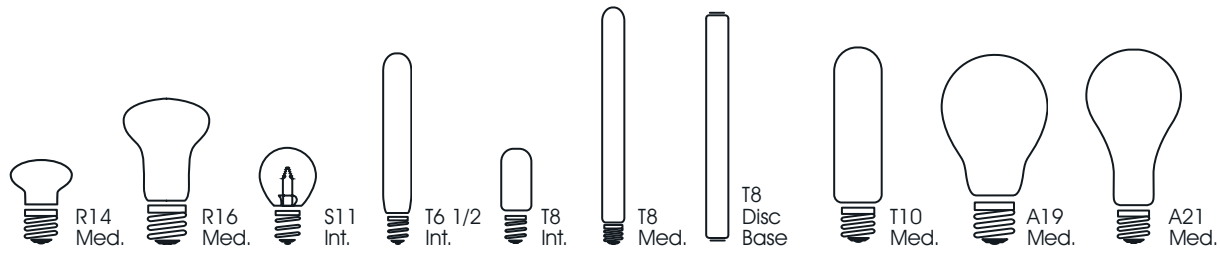

Incandescent Lamps

Watts	Bulb	Base	Satco Product Number	Lamp Code	Volts	Finish	Master/Inner Carton	Pkg. Type	Filament	Avg. Rated Hours	Lumens	MOL	Notes	
40		Med	S3605	40R14	120	Clear	500/25	Box	CC-2V	1500	280	2 5/8"		
			S4705	40R14	120	Clear	120/10	CD/1	CC-2V	1500	280	2 5/8"		
		Med.	S3214	40R16	120	Frosted	500/25	Box	C-9	1500	280	3 7/16"		
			S4702	40R16	120	Frosted	120/10	CD/1	C-9	1500	280	3 7/16"		
		Int.	S3629	40S11/N	115/125	Clear	600/10	Box	CC-2V	1500	370	2 3/8"		
			S3729	40S11/N	115/125	Clear	240/20	CD/1	CC-2V	1500	370	2 3/8"		
		Int.	S3224	40T6 1/2/N	130	Clear	500/25	Box	C-8	1500	350	5 3/8"		
			S3710	40T6 1/2/N	130	Clear	120/10	CD/1	C-8	1500	350	5 3/8"		
			S3225	40T6 1/2/N/F	130	Frosted	500/25	Box	C-8	1500	340	5 3/8"		
			S3712	40T6 1/2/N/F	130	Frosted	120/10	CD/1	C-8	1500	340	5 3/8"		
		Int.	S3917	40T8N	130	Microwave Clear	120/10	CD/1	CC-2V	2000			2 5/8"	
			Med	S2977	40T8	130	Clear Showcase	10	Box	C-8	2000	265	12"	
		Disc Base	S2980	L40	120	Clear Lumiline	24	Sleeve	C-8	1500	325	11 3/4"		
			S2981	L40/W	120	White Lumiline	12	Sleeve	C-8	1500	295	11 3/4"		
		Med.	S3252	40T10	120	Clear	500/25	Box	C-5V	1000	300	5 5/8"		
			S3702	40T10	120	Clear	120/10	CD/1	C-5V	1000	300	5 5/8"		
S3253			40T10/F	120	Frosted	500/25	Box	C-5V	1000	290	5 5/8"			
S3703			40T10/F	120	Frosted	120/10	CD/1	C-5V	1000	290	5 5/8"			
50		Med.	S5011	50A19/F/12V	12	Frosted	120/6	Box	C-6	1500	540	4 1/8"		
			S5021	50A19/F/34V	34	Frosted	120/6	Box	C-6	1500	540	4 1/8"		
			S3969	50A/RS	130	Frosted	24	2pk	C-9	2500	320	4 1/8"		
50/ 100/ 150		Med.	S1821	50/150A21/W	120	White	36/12	Sleeve	CC-2V/ C-9	2500	520/ 1050/ 1570	5 5/16"		
			S2985	50/150A21/PK	120	Soft Pink 3-way	12	Sleeve	CC-8	1200	-	5 5/16"		
			S4823	50/150A21/MLX	120	Nat Day Frost	50/10	Box	C-9	5000	350/ 910/ 1260	5 5/16"	3	

Don't see the lamp you need? Call Customer Service 1-800-43-SATCO

When using a 130 Volt Lamp on a 120 Volt line, life is extended by approx. 2.5 times and lumens are reduced approx. 20%