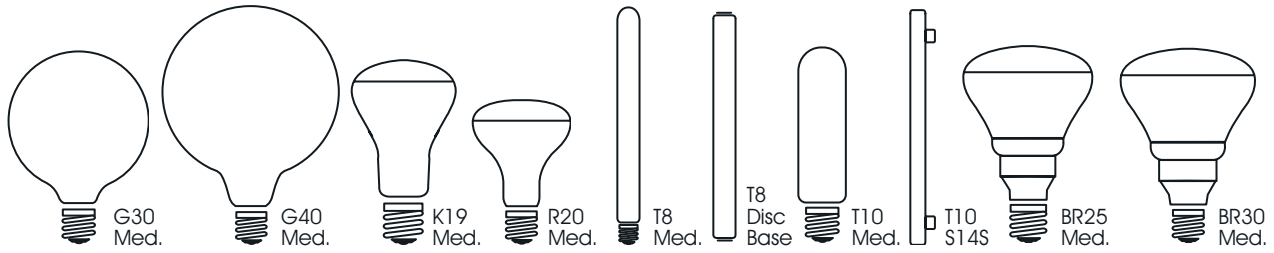

Incandescent Lamps

incandescent lamps

Watts	Bulb	Base	Satco Product Number	Lamp Code	Volts	Finish	Master/Inner Carton	Pkg. Type	Filament	Avg. Rated Hours	Lumens	MOL	Notes
60		Med.	S3670	60G30	120	Clear	72/6	Box	CC-9	2500	650	5 1/8"	
			S3672	60G30/W	120	White	72/6	Box	CC-9	2500	575	5 1/8"	
		Med.	S3012	60G40	120	Clear	24/6	Box	C-9	4000	580	6 3/4"	
			S3002	60G40/W	120	Gloss Wht	24/6	Box	C-9	4000	550	6 3/4"	
		Med.	S4977	60K19/2PK	120	White	12 2pk	2pk	C-9	1500	520	4 1/8"	
		Med.	S4824	60R20/VLX	120	Nat Day Frost	50/10	Box	C-9	5000	520	4"	3
		Med	S2978	60T8	130	Clear Showcase	10	Box	C-8	2000	425	12"	
		Disc Base	S2982	L60	120	Clear Lumiline	24	Sleeve	C-8	1500	480	17 3/4"	
			S2983	L60/W	120	White Lumiline	12	Sleeve	C-8	1500	450	17 3/4"	
		Med.	S3899	60T10/F	120	Frosted	500/25	Box	C-5V	1000	490	5 3/16"	
			S3704	60T10	120	Clear	120/10	CD/1	C-5V	1000	490	5 3/16"	
			S3896	60T10	120	Clear	500/25	Box	C-5V	1000	490	5 3/16"	
S3705			60T10/F	120	Frosted	120/10	CD/1	C-5V	1000	480	5 3/16"		
S14S		S4894	LN60	125	White	25	Box	C-8	1000	460	19 11/16"		
65		Med.	S2806	65BR25/FL	120	Frosted	96/12	Sleeve	CC-6	2000	600	4 3/4"	
		Med.	S2808	65BR30/FL	120	Frosted	96/12	Box	CC-9	2000	685	5 3/8"	
			S2817	65BR30/FL/2PK	120	Frosted	60 2pk	2pk	CC-9	2000	685	5 3/8"	
			S3408	65BR30/FL	130	Frosted	96/12	Box	CC-9	2000	685	5 3/8"	
			S3417	65BR30/FL/2PK	130	Frosted	60 2pk	2pk	CC-9	2000	685	5 3/8"	
			S6208	65BR30/FL/LL	130	Frosted	24	Sleeve	CC-9	5000	532	5 3/8"	
			SHATTER PROOF	S4887	65BR30/TF	120	Frosted ShatterPrf	96/12	Sleeve	C-9	2000	685	5 3/8"

Visit our website at www.satco.com

When using a 130 Volt Lamp on a 120 Volt line, life is extended by approx. 2.5 times and lumens are reduced approx. 20%