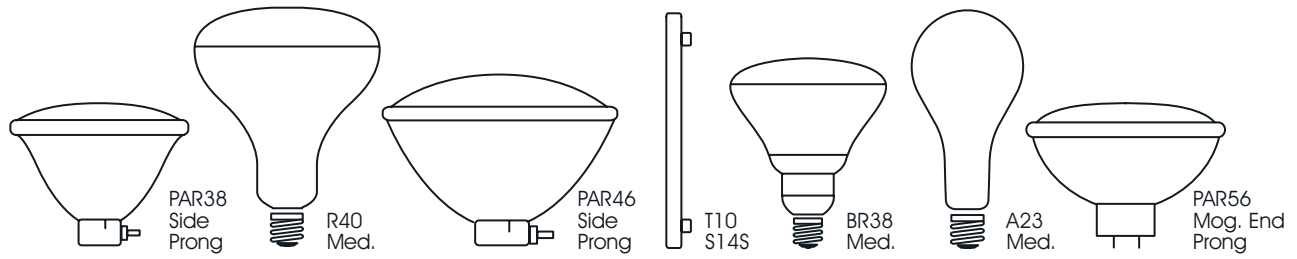

# Incandescent Lamps

incandescent lamps

Watts	Bulb	Base	Safco Product Number	Lamp Code	Volts	Finish	Master/Inner Carton	Pkg. Type	Filament	Avg. Rated Hours	Lumens	MOL	Notes
<b>150</b>		Side Prong	<b>S4802</b> ▲	150PAR/3FL/MINE	120	Clear	12	Box	CC-6	2000	1740	4 5/16"	
			<b>S4803</b> ▲	150PAR/3SP/MINE	120	Clear	12	Box	CC-6	2000	1740	4 5/16"	
		Med.	<b>S4827</b> ■	150R40FL/VLX	120	Nat Day Frosted	50/10	Box	C-9	5000	1450	6 1/2"	3
		Side Prong	<b>S4339</b> ▲	150PAR46/3NSP	125	Narrow Spot	12	Box	CC-2V	2000	1500	4"	
			T10 S14S	<b>S4895</b> ▲	LN150	125	White	16	Box	C-8	1000	930	39 3/8"
<b>175</b>		Med	<b>S4751</b>	175BR38/HR	120	Red Heat	12	Box	C-9	5000	-	5 5/16"	
<b>200</b>		Med.	<b>S3983</b>	200A23/CL	130	Clear	24	Box	C-9	2500	2500	6 1/16"	
			<b>S3982</b>	200A23/F	130	Frosted	24	Box	C-9	2500	2500	6 1/16"	
		Side Prong	<b>S4340</b> ▲	200PAR46/3MFL	120	Med Fld	12	Box	CC-13	2000	2270	4"	
			<b>S4341</b> ▲	200PAR46/3MFL	125	Med Fld	12	Box	CC-13	2000	2270	4"	
			<b>S4342</b> ▲	200PAR46/3NSP	120	Nar Spot	12	Box	CC-13	2000	2270	4"	
			<b>S4343</b> ▲	200PAR46/3NSP	125	Nar Spot	12	Box	CC-13	2000	2270	4"	
		Mog End Prong	<b>S4344</b> ▲	200PAR56/MFL	120	Med Fld	12	Box	CC-13	2000	2270	5"	
<b>250</b>		Med.	<b>S4999</b>	250R40/1	120	Cl. Heat	12	Sleeve	C-9	5000	-	6 1/2"	
			<b>S4885</b>	250R40/1/TF	120	Cl. Heat ShatterPrf	12	Sleeve	C-9	5000	-	6 7/8"	
			<b>S4998</b>	250R40/HR	120	Red Heat	12	Sleeve	C-9	5000	-	6 1/2"	
			<b>S4884</b>	250R40/HR/TF	120	Red Heat ShatterPrf	12	Sleeve	C-9	5000	-	6 7/8"	

Don't see the lamp you need? Call Customer Service 1-800-43-SATCO

When using a 130 Volt Lamp on a 120 Volt line, life is extended by approx. 2.5 times and lumens are reduced approx. 20%