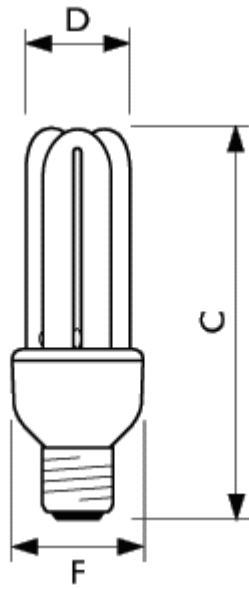

Econ Genie 11W/14W/8W Medium

	C	C	D	D	F	F
Full product name	Max	Max	Max	Max	Max	Max
14W Genie Pro	128.8	128.8	35.0	35.0	44.4	44.4