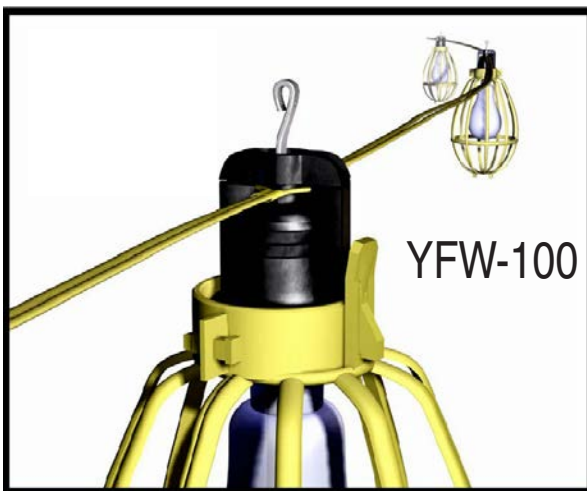

Temporary Lighting

GL100-142 is the latest in our extensive line of Temporary Lighting solutions. Indoor / Outdoor hard Usage 14/2 SJTW (300V) round cord with yellow pvc jacket. 100ft total length with 10 molded lampholders, one every 10ft on center. Each unit includes 10 heavy duty yellow plastic lamp guards (Bird Cages) which are uniquely designed for superior performance and extended life. U.L. Listed, N.E.C., OSHA Available in 14/2, 14/3, 12/2 & 12/3 constructions.

YFW-100 is a basic flat wire unit manufactured with 14AWG stranded flat wire AWM style (600V), and a "pin" type lamp holder every 10ft on center. Each unit includes 10 heavy duty yellow plastic lamp guards (Bird Cages) which are uniquely designed for superior performance and extended life. N.E.C. , OSHA approved.