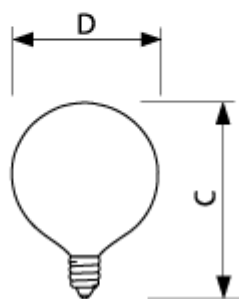

Product data	
Product Number	145342
Full product name	Deco 40W Cand 120V G16 1/2 WH 2BC
Ordering Code	CS-BC40G16-1/2C/W/LL
Pack type	2 Lamps in a Blister Card
Pieces per Sku	2
Skus/Case	12
Pack UPC	046677168483
EAN2US	
Case Bar Code	50046677145342
Successor Product number	
Base	Candelabra [Candelabra Screw]
Base Information	Aluminum [Aluminum Base]
Bulb	G16 1/2
Bulb Finish	White
Filament Shape	C-7A [Ring]
Operating Position	Base Down +/- 90D [Standing +/-90D or Base Down (BDH)]
Packing Type	2BC [2 Lamps in a Blister Card]
Packing Configuration	12
Atmosphere	Gas
RatedAvgLife(See Family Notes)	2000 hr
Ordering Code	CS-BC40G16-1/2C/W/LL
Pack UPC	046677168483
Case Bar Code	50046677145342

PHILIPS

Product data	
Watts	40W
Voltage	120V
Initial Lumens	245 Lm
Max Overall Length (MOL) - C	3 in
Diameter D	2.0625 in
Product Number	145342

I-G16Hlf

Cap-Base E12

I-G16Hlf

Operating Position s90

©2009 Koninklijke Philips Electronics N.V.